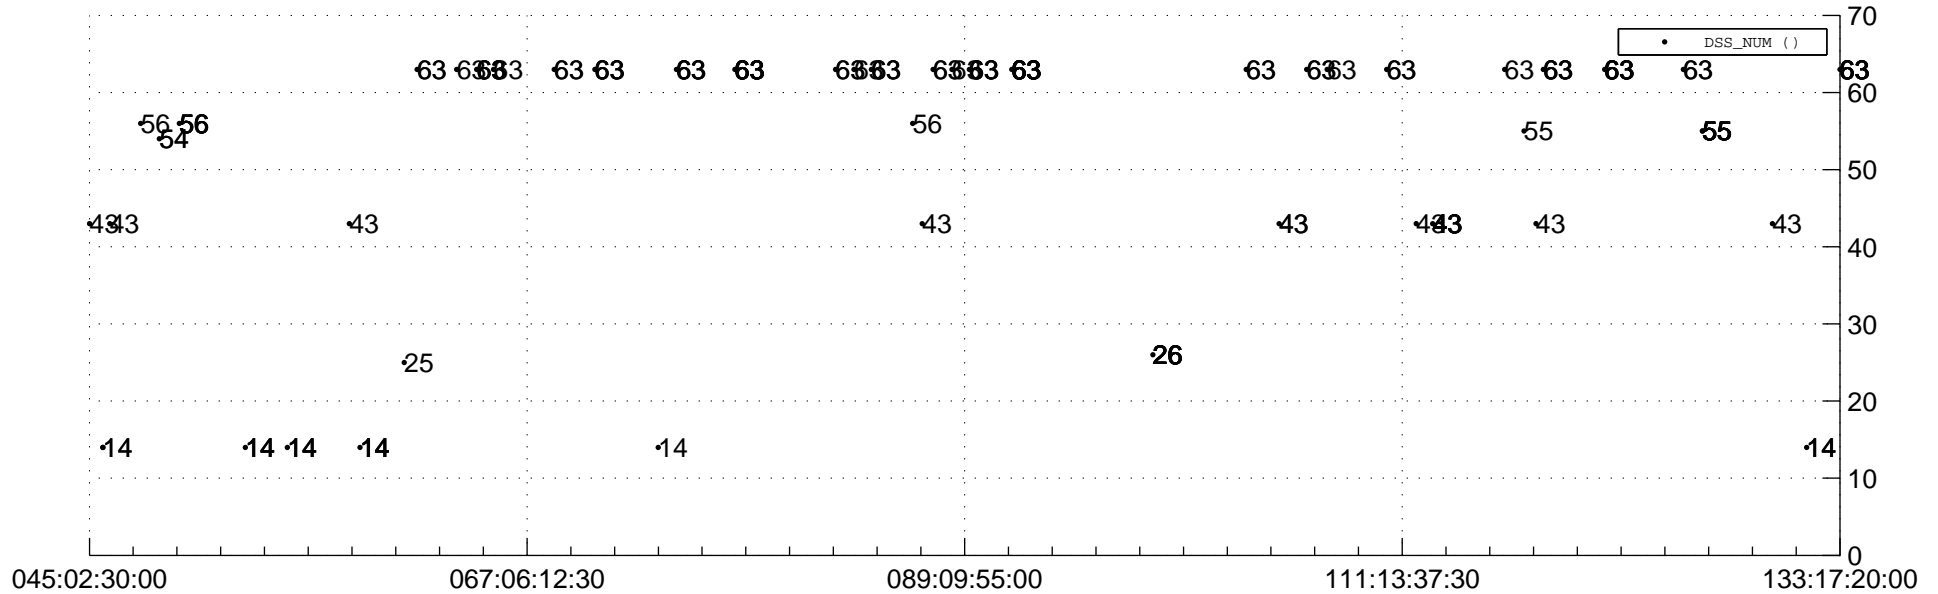

# STEREO AHEAD Downlink Performance 2021:137

## Number\_of\_Dropped\_Frame

## DSS\_Station

Spacecraft Time (2021:045:02:30:00.000 -2021:133:17:20:00.000)

/disks/d81/project/stereo/mops/assessment/ahead/automation/output/engdump/yesterdaily/ahead\_dp\_2021\_137.csv

Date Created:05/17/2021 09:32:07 AM