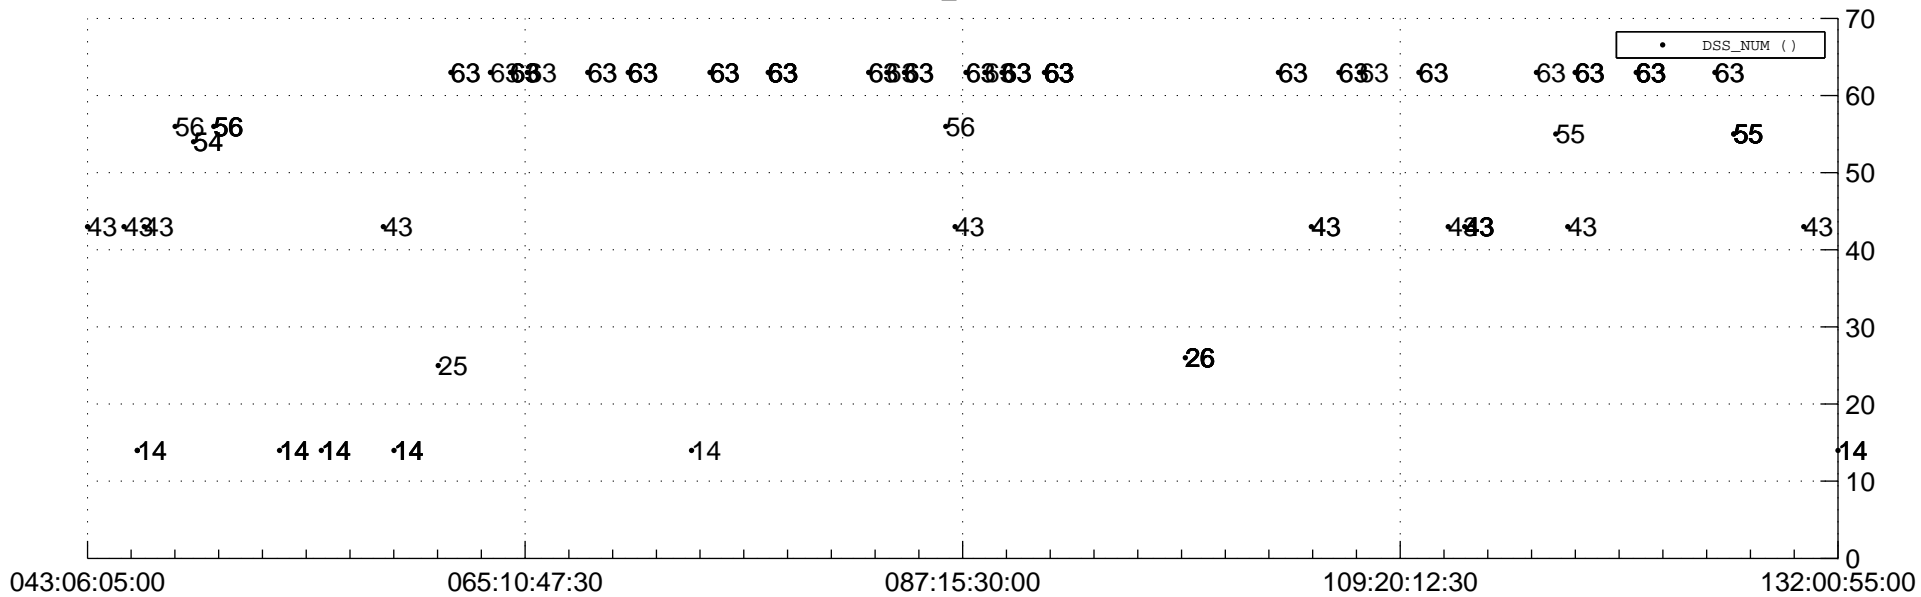

STEREO AHEAD Downlink Performance 2021:133

Number_of_Dropped_Frame

DSS_Station

Spacecraft Time (2021:043:06:05:00.000 -2021:132:00:55:00.000)

/disks/d81/project/stereo/mops/assessment/ahead/automation/output/engdump/yesterday/ahead_dp_2021_133.csv