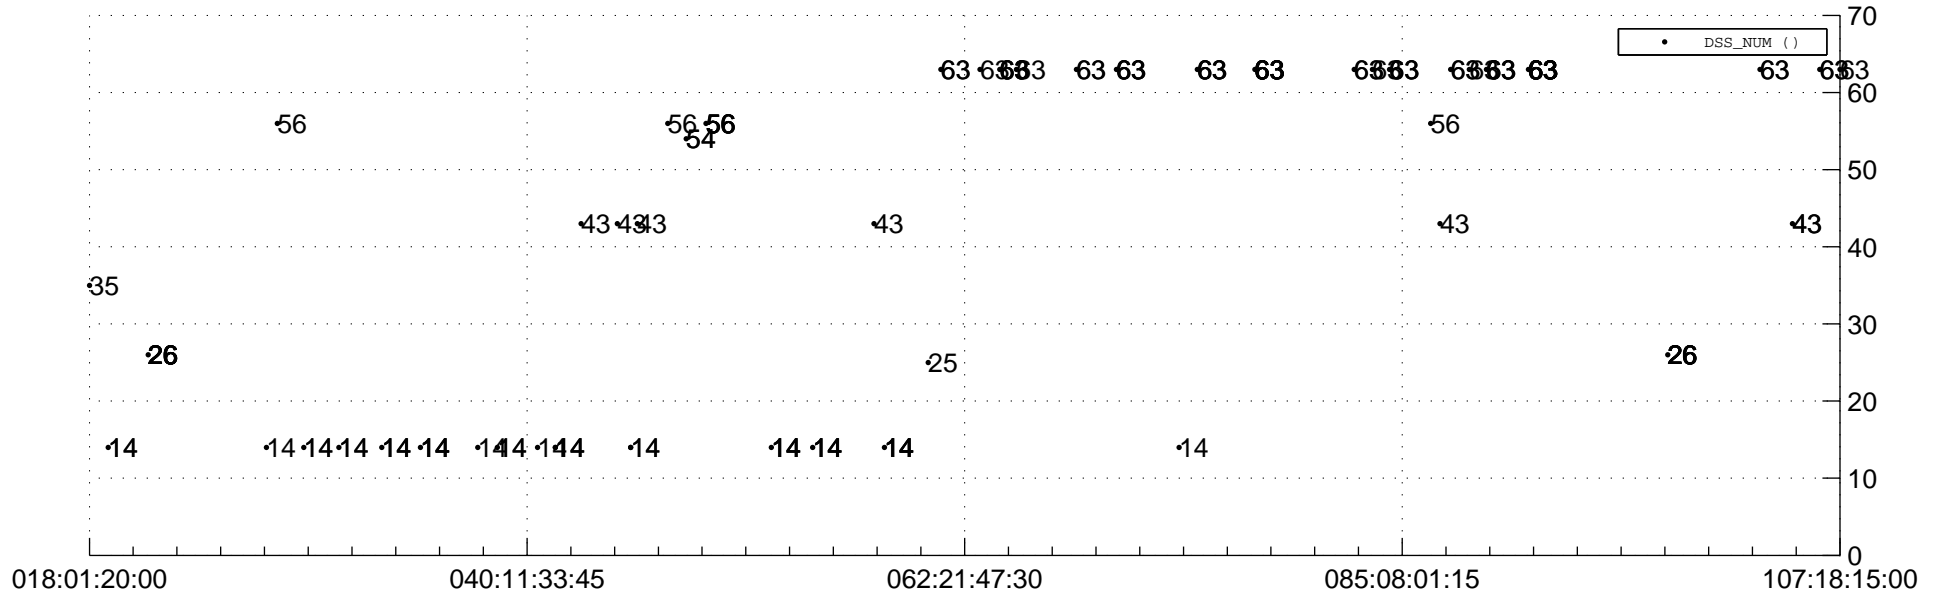

STEREO AHEAD Downlink Performance 2021:110

Number\_of\_Dropped\_Frame

DSS\_Station

Spacecraft Time (2021:018:01:20:00.000 -2021:107:18:15:00.000)