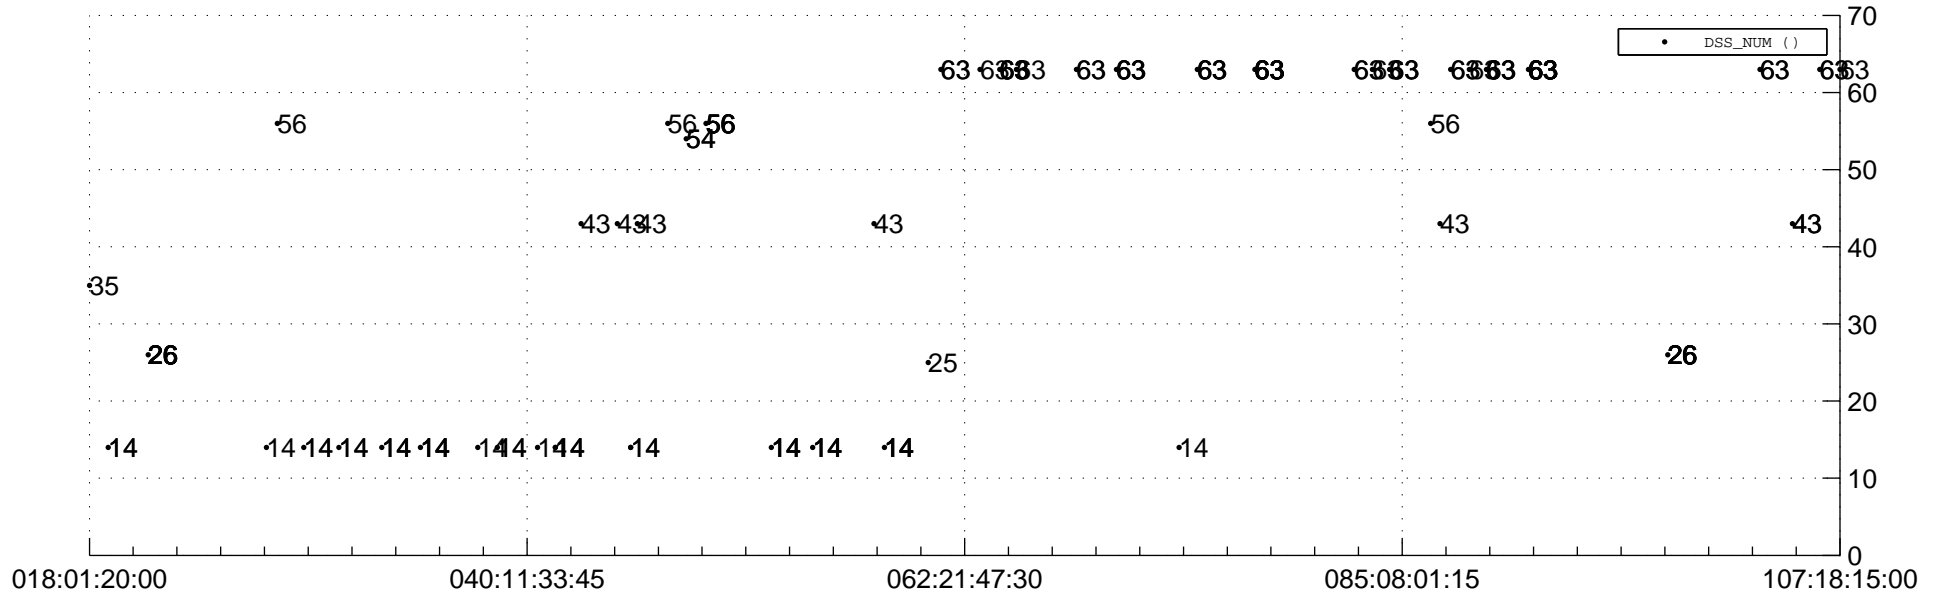

STEREO AHEAD Downlink Performance 2021:109

Number_of_Dropped_Frame

DSS_Station

Spacecraft Time (2021:018:01:20:00.000 -2021:107:18:15:00.000)

/disks/d81/project/stereo/mops/assessment/ahead/automation/output/engdump/yesterday/ahead_dp_2021_109.csv