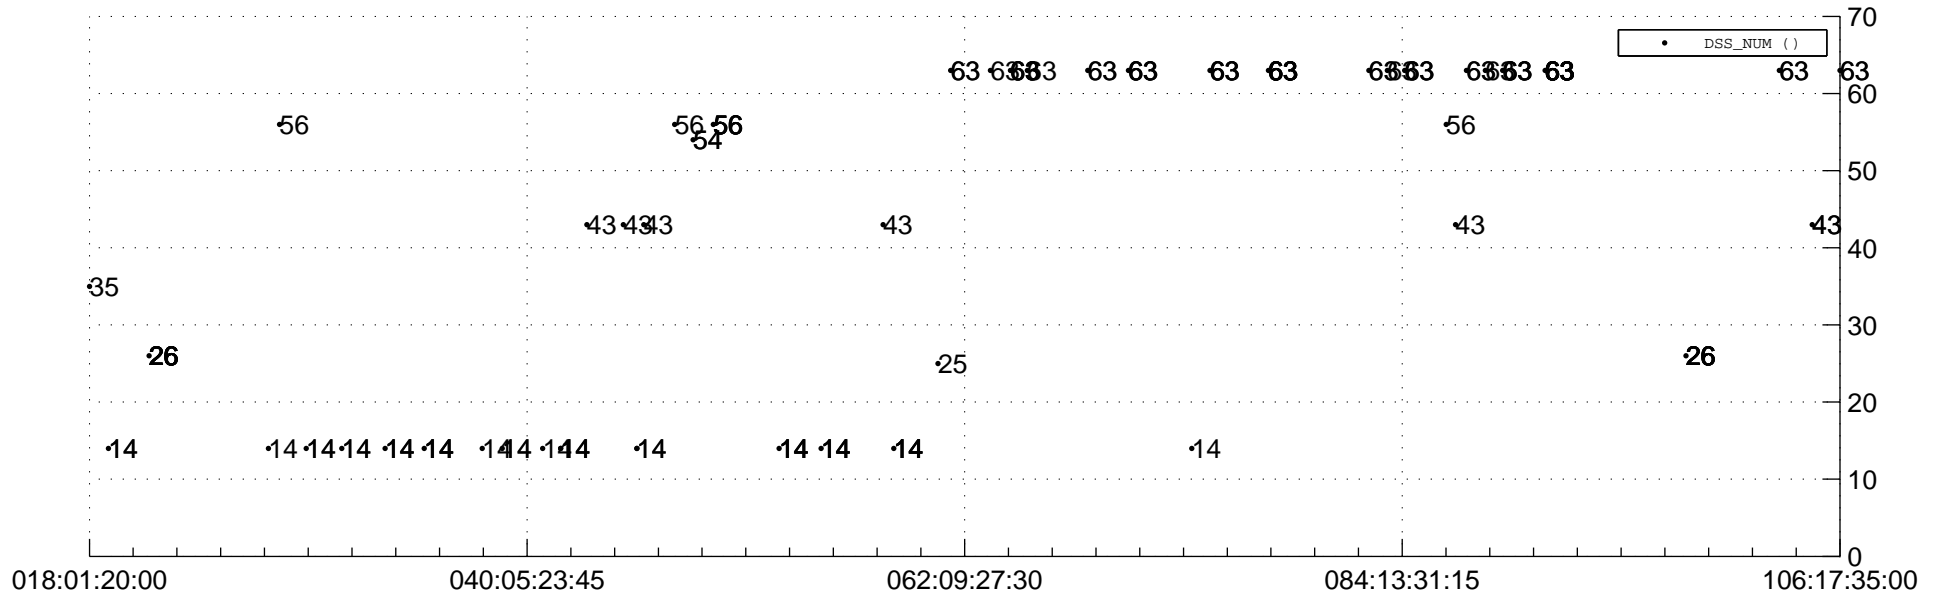

STEREO AHEAD Downlink Performance 2021:107

Number_of_Dropped_Frame

DSS_Station

Spacecraft Time (2021:018:01:20:00.000 -2021:106:17:35:00.000)

/disks/d81/project/stereo/mops/assessment/ahead/automation/output/engdump/yesterdaily/ahead_dp_2021_107.csv