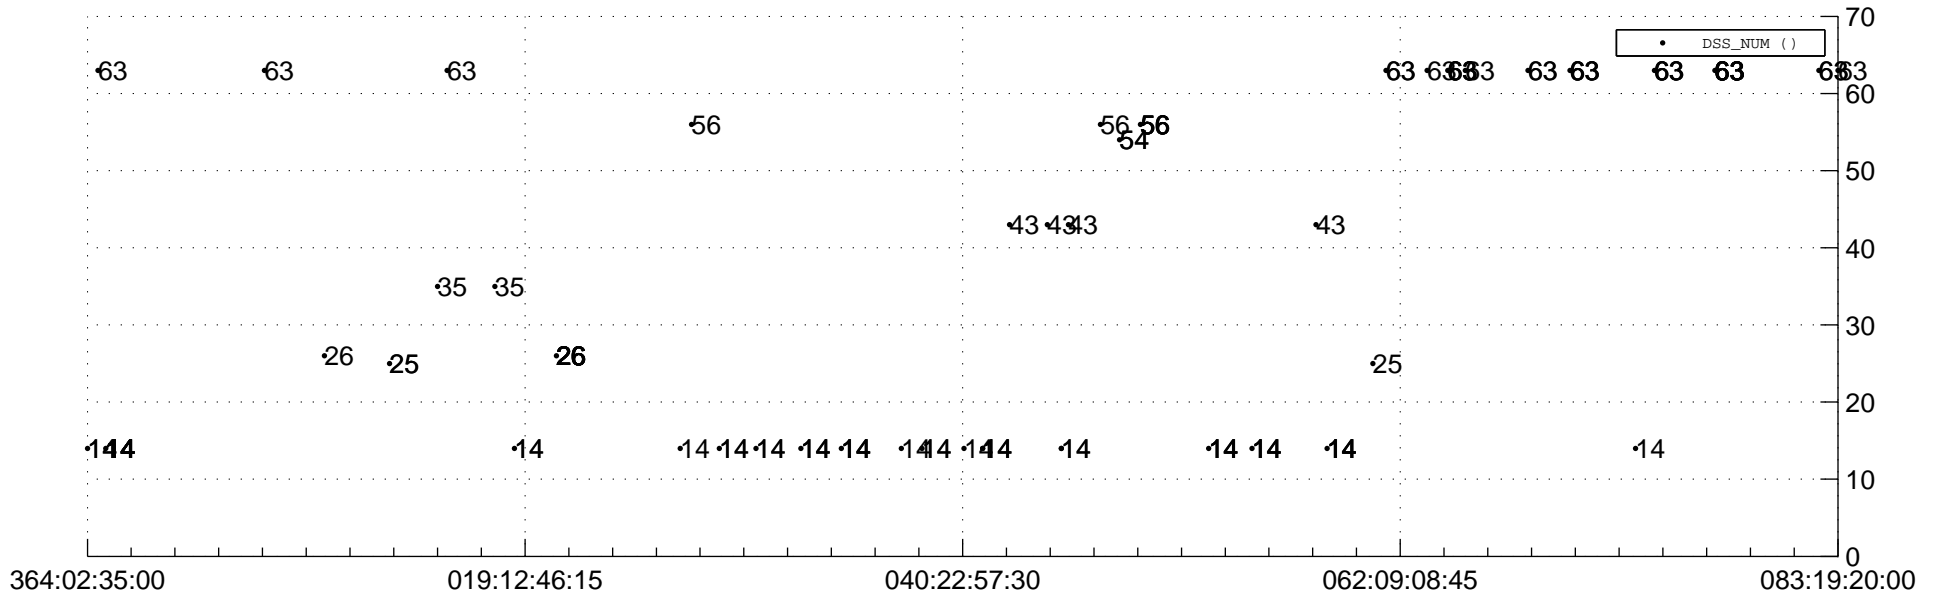

STEREO AHEAD Downlink Performance 2021:084

Number_of_Dropped_Frame

DSS_Station

Spacecraft Time (2020:364:02:35:00.000 -2021:083:19:20:00.000)

/disks/d81/project/stereo/mops/assessment/ahead/automation/output/engdump/yesterdaily/ahead_dp_2021_084.csv