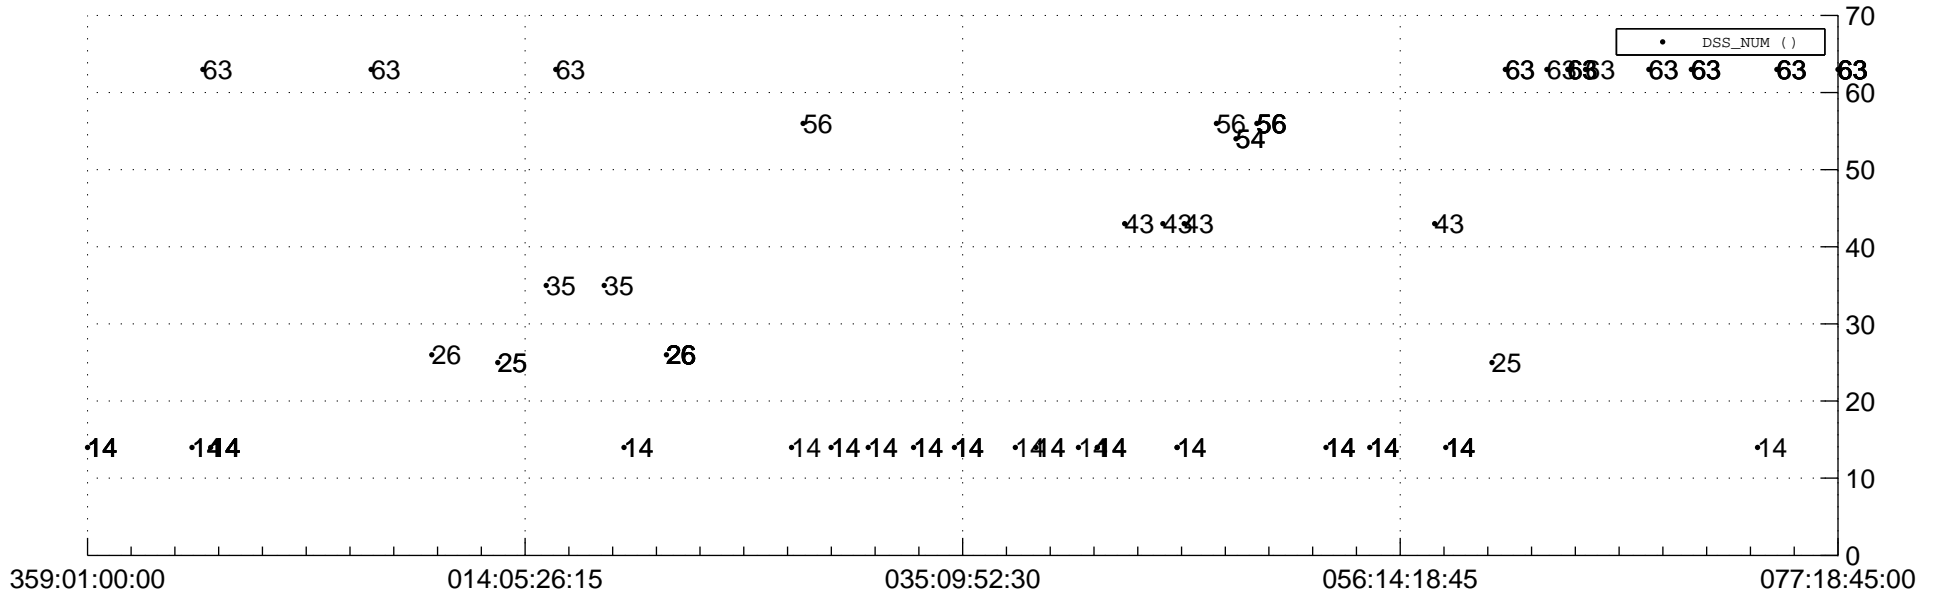

STEREO AHEAD Downlink Performance 2021:081

Number_of_Dropped_Frame

DSS_Station

Spacecraft Time (2020:359:01:00:00.000 –2021:077:18:45:00.000)

/disks/d81/project/stereo/mops/assessment/ahead/automation/output/engdump/yesterday/ahead_dp_2021_081.csv