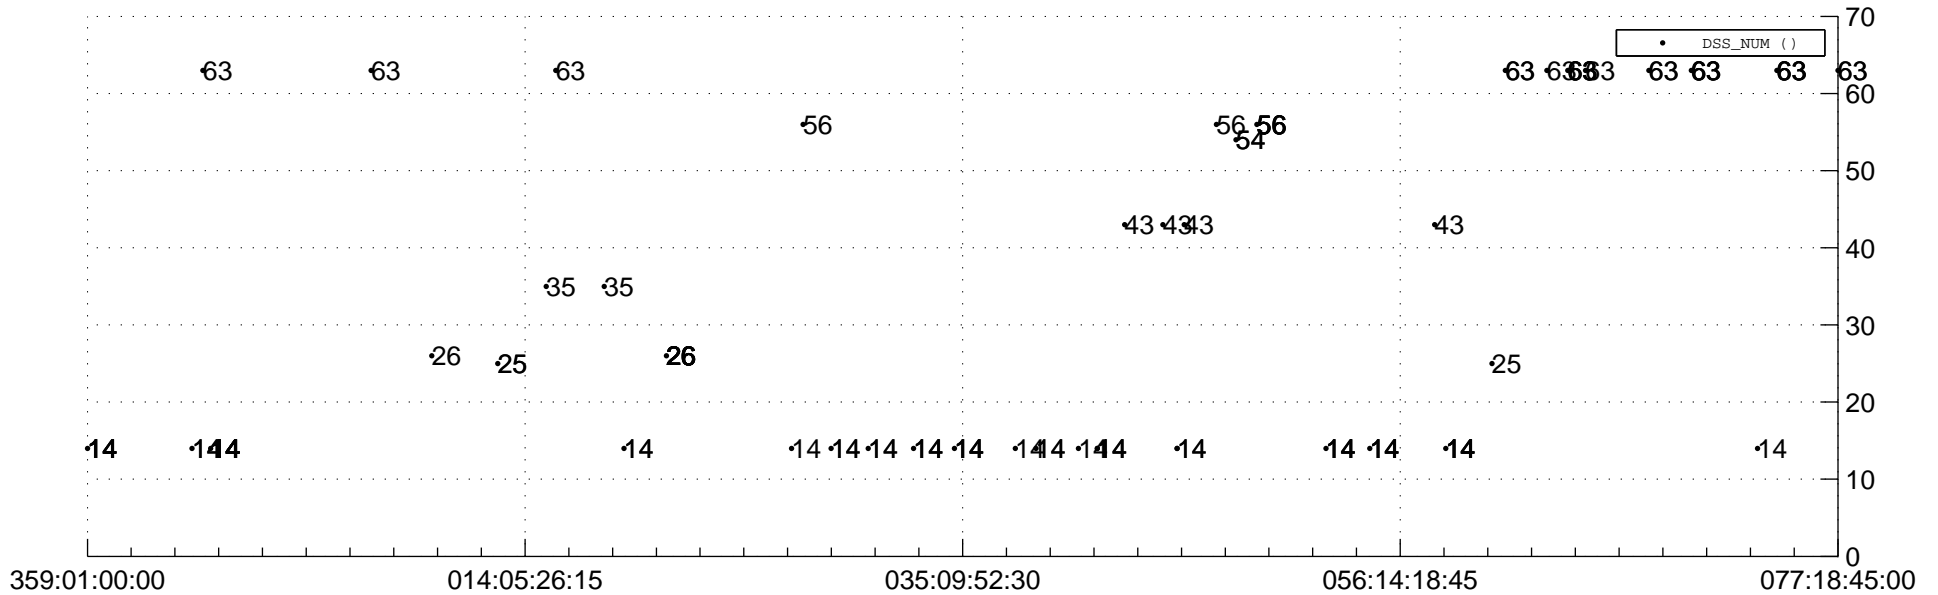

STEREO AHEAD Downlink Performance 2021:078

Number_of_Dropped_Frame

DSS_Station

Spacecraft Time (2020:359:01:00:00.000 –2021:077:18:45:00.000)

/disks/d81/project/stereo/mops/assessment/ahead/automation/output/engdump/yesterday/ahead_dp_2021_078.csv