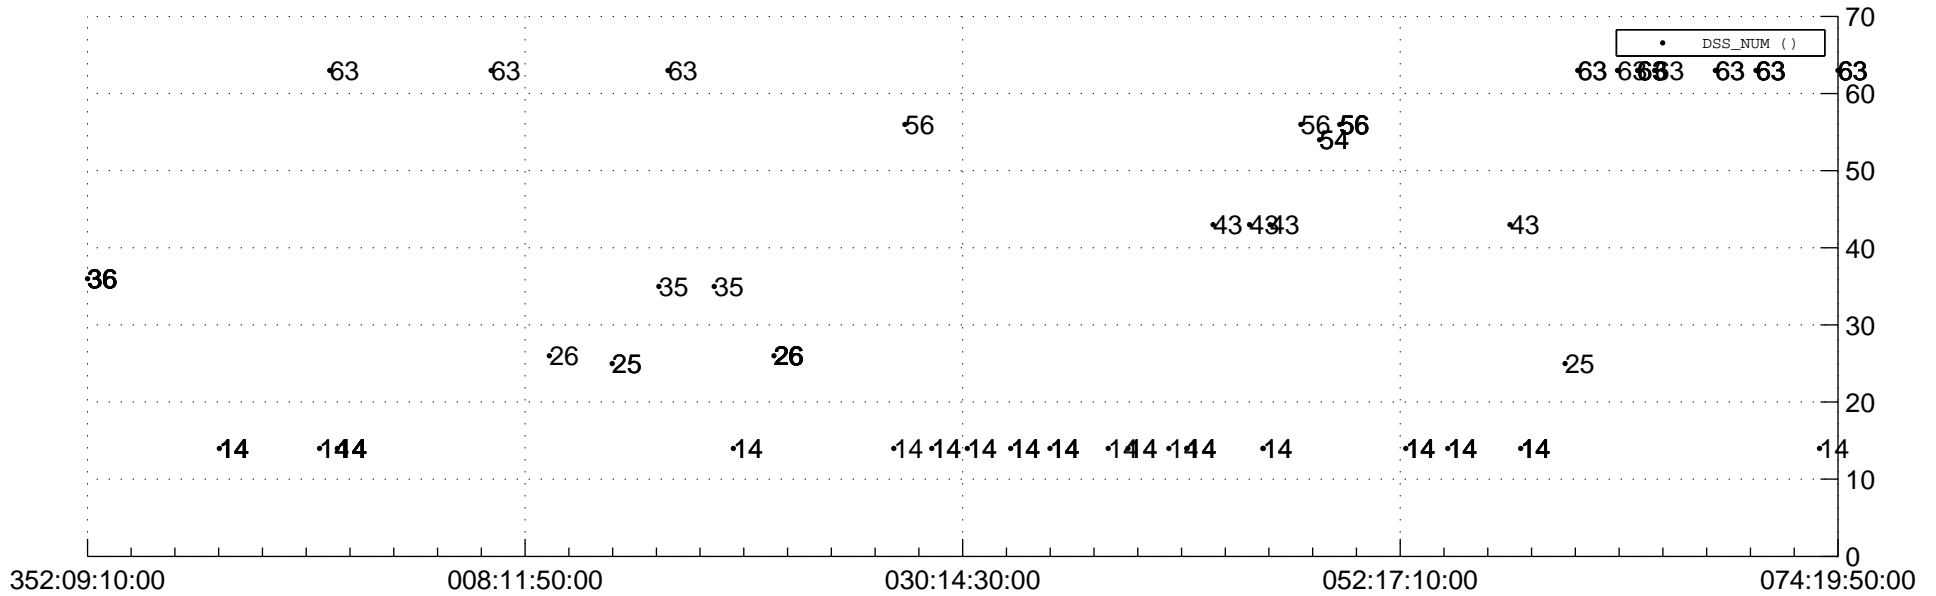

STEREO AHEAD Downlink Performance 2021:077

Number_of_Dropped_Frame

83

DSS_Station

Spacecraft Time (2020:352:09:10:00.000 -2021:074:19:50:00.000)

/disks/d81/project/stereo/mops/assessment/ahead/automation/output/engdump/yesterdaily/ahead_dp_2021_077.csv