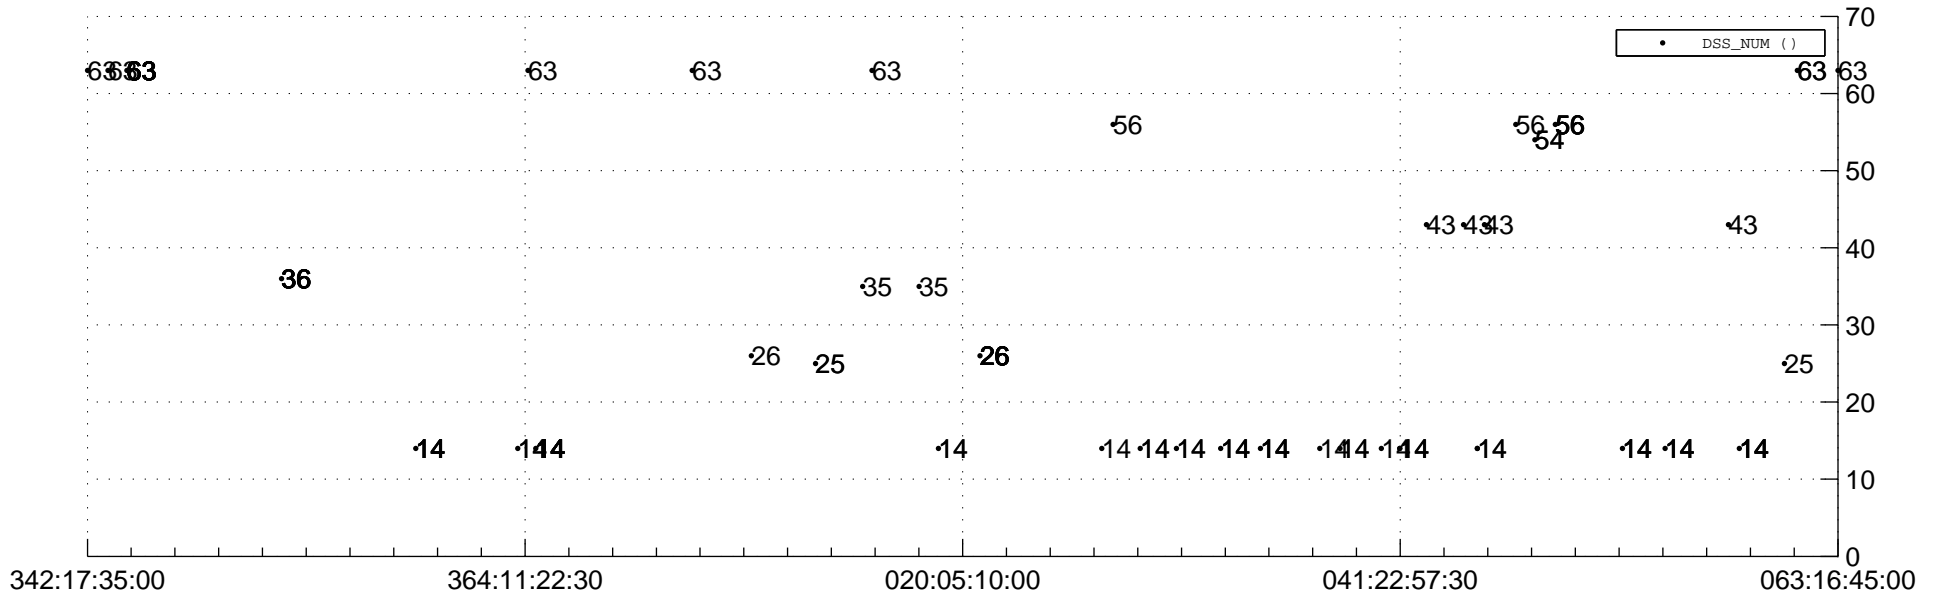

STEREO AHEAD Downlink Performance 2021:064

Number_of_Dropped_Frame

DSS_Station

Spacecraft Time (2020:342:17:35:00.000 -2021:063:16:45:00.000)

/disks/d81/project/stereo/mops/assessment/ahead/automation/output/engdump/yesterday/ahead_dp_2021_064.csv