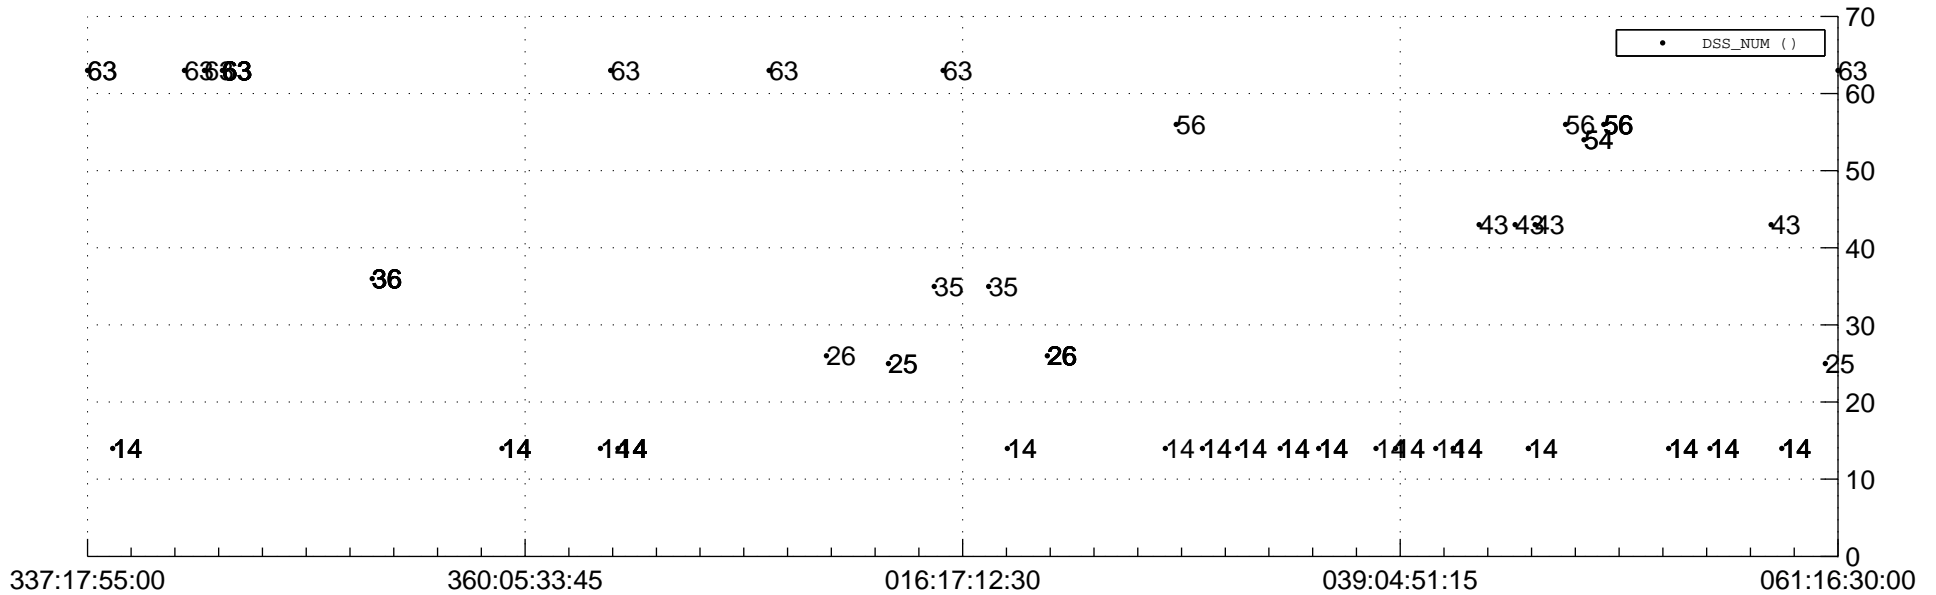

STEREO AHEAD Downlink Performance 2021:062

Number_of_Dropped_Frame

DSS_Station

Spacecraft Time (2020:337:17:55:00.000 –2021:061:16:30:00.000)

/disks/d81/project/stereo/mops/assessment/ahead/automation/output/engdump/yesterdaily/ahead_dp_2021_062.csv