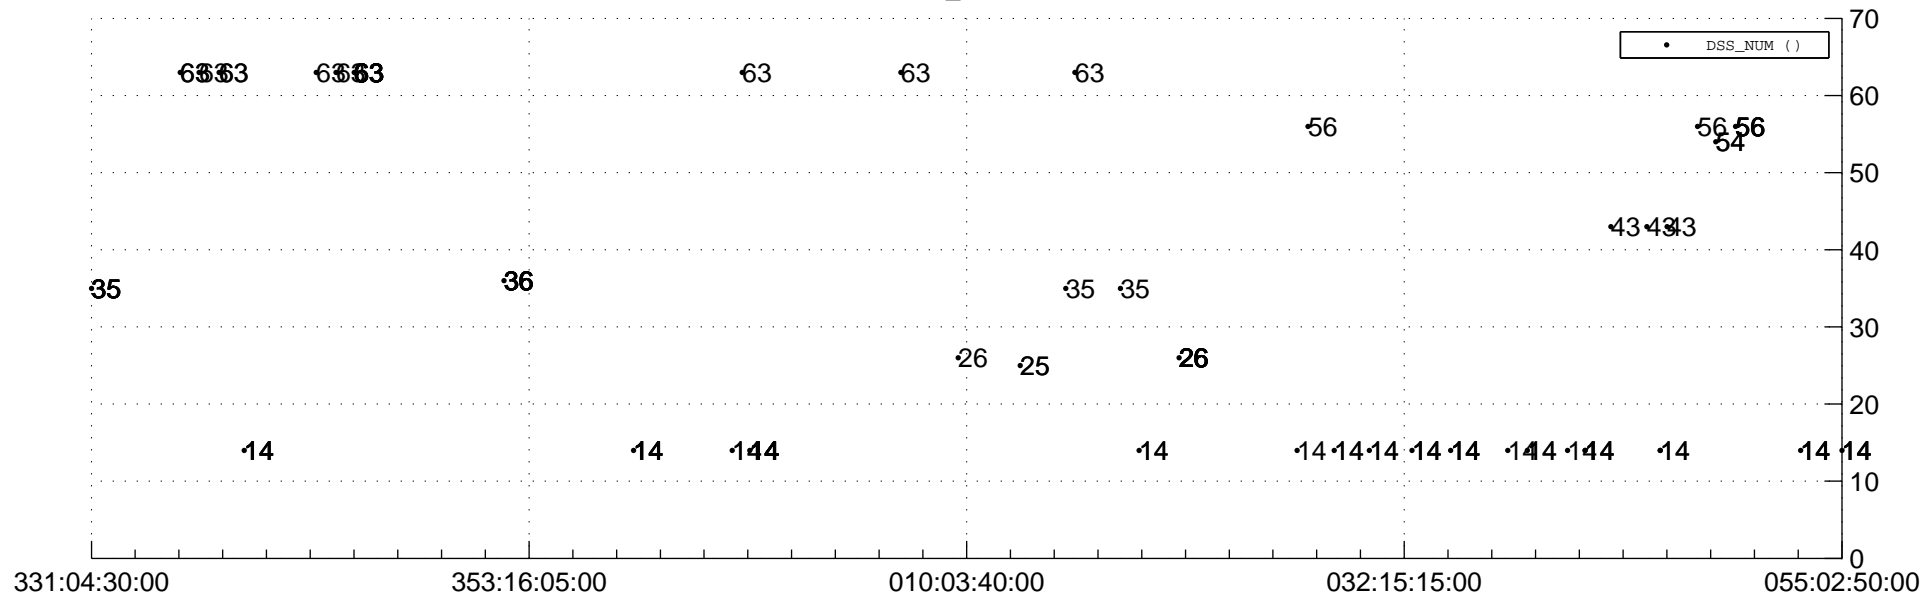

STEREO AHEAD Downlink Performance 2021:057

Number_of_Dropped_Frame

83

DSS_Station

Spacecraft Time (2020:331:04:30:00.000 -2021:055:02:50:00.000)