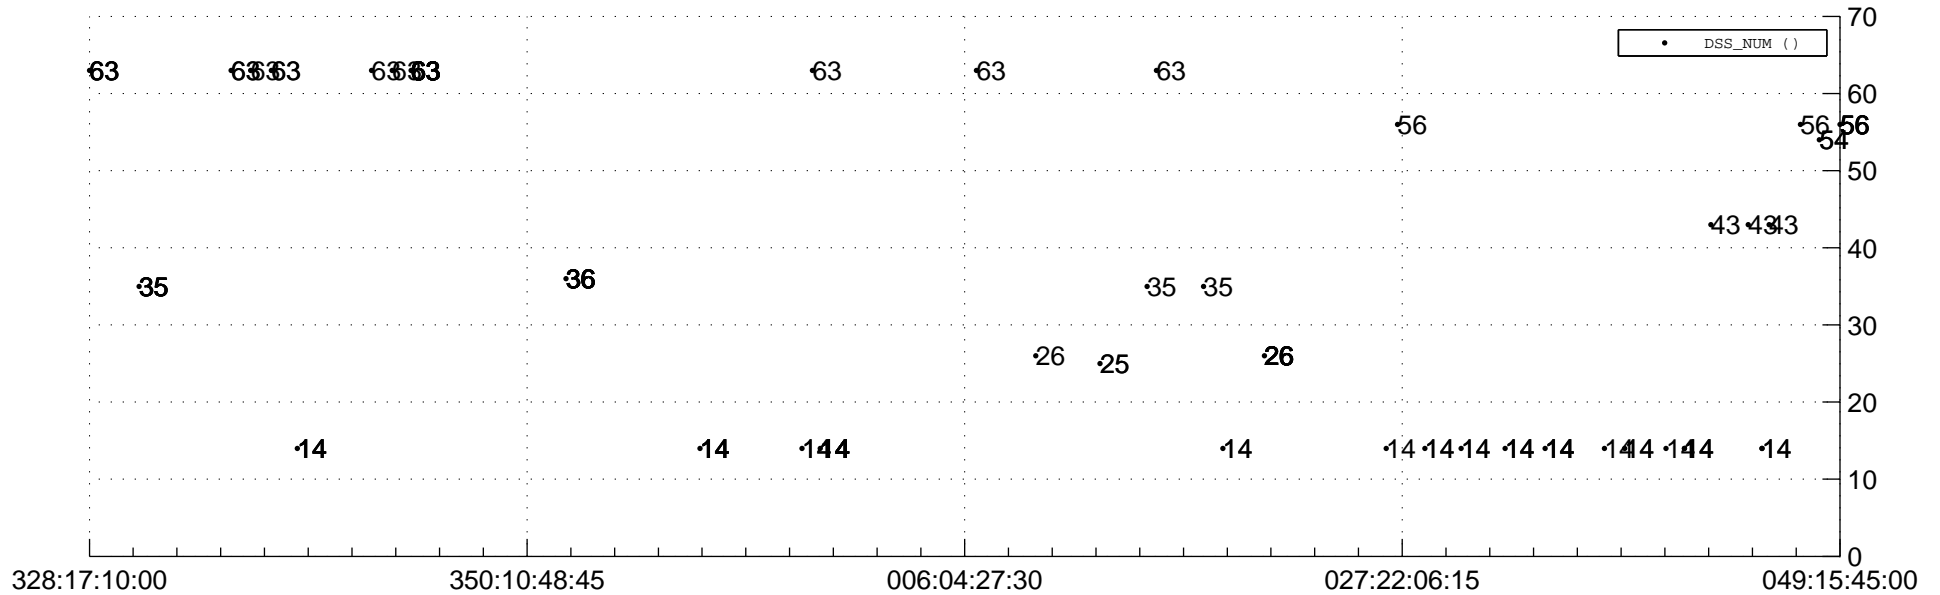

STEREO AHEAD Downlink Performance 2021:052

Number_of_Dropped_Frame

DSS_Station

Spacecraft Time (2020:328:17:10:00.000 -2021:049:15:45:00.000)

/disks/d81/project/stereo/mops/assessment/ahead/automation/output/engdump/yesterdaily/ahead_dp_2021_052.csv