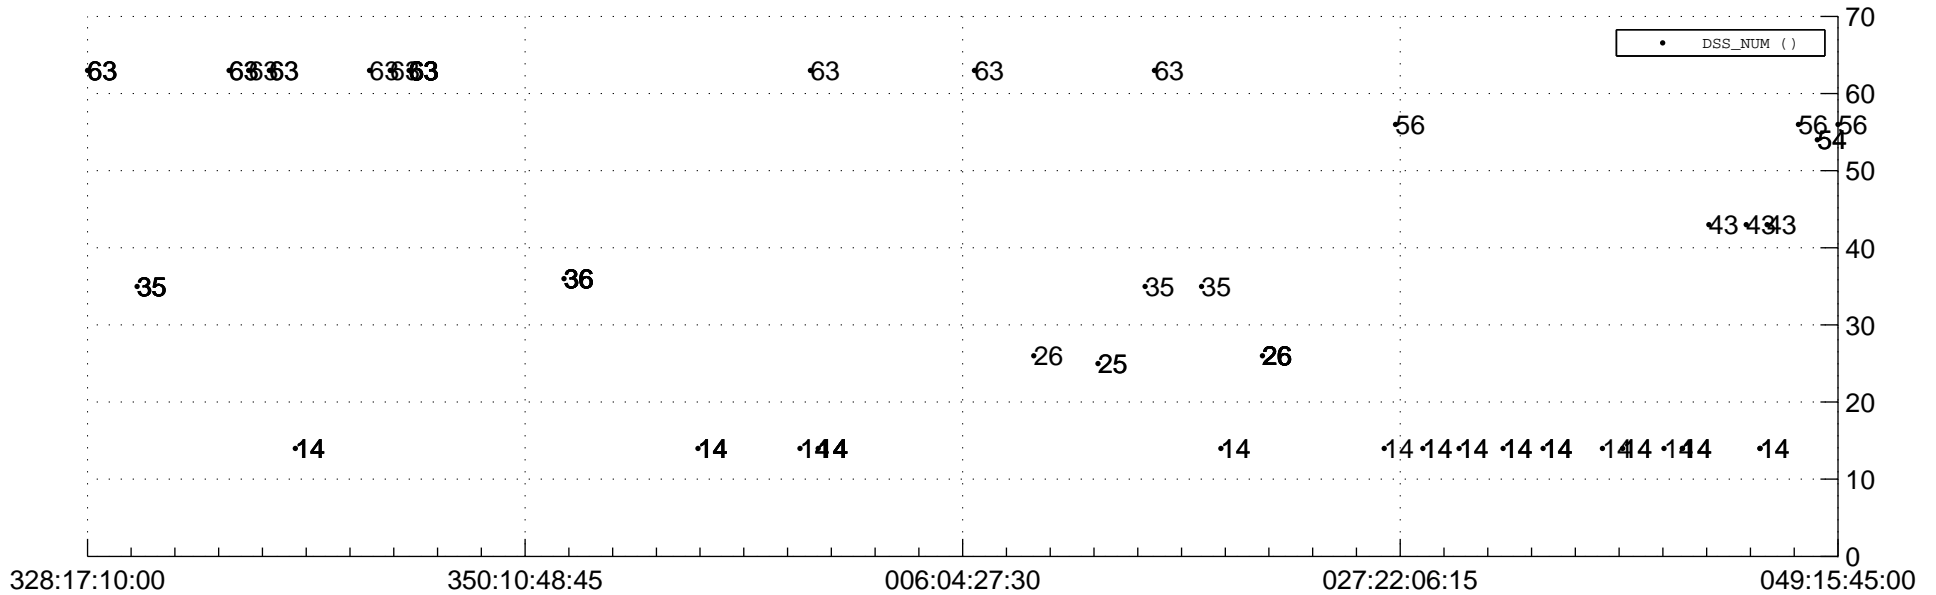

STEREO AHEAD Downlink Performance 2021:050

Number_of_Dropped_Frame

DSS_Station

Spacecraft Time (2020:328:17:10:00.000 –2021:049:15:45:00.000)

/disks/d81/project/stereo/mops/assessment/ahead/automation/output/engdump/yesterdaily/ahead_dp_2021_050.csv