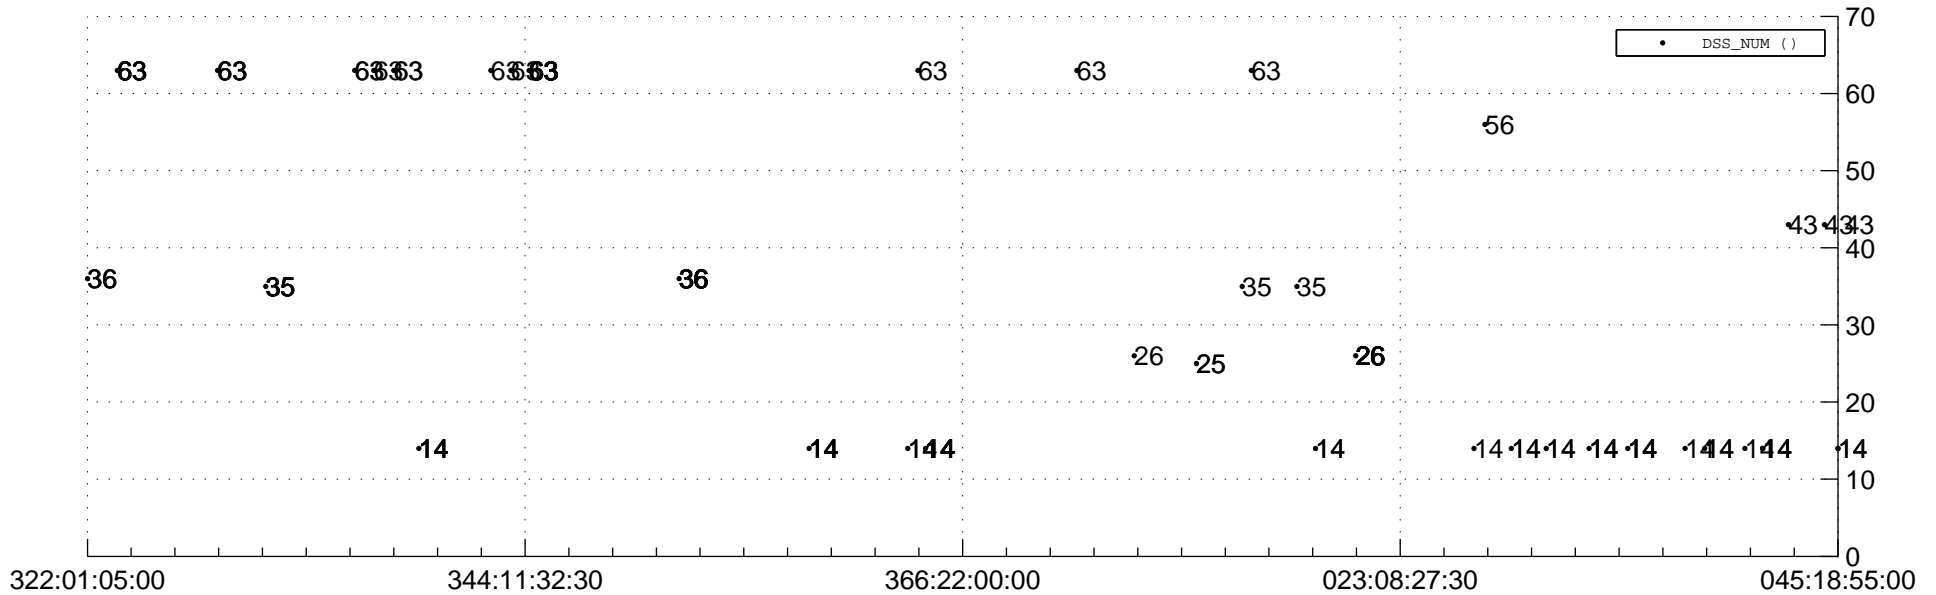

STEREO AHEAD Downlink Performance 2021:047

Number_of_Dropped_Frame

DSS_Station

Spacecraft Time (2020:322:01:05:00.000 -2021:045:18:55:00.000)

/disks/d81/project/stereo/mops/assessment/ahead/automation/output/engdump/yesterday/ahead_dp_2021_047.csv