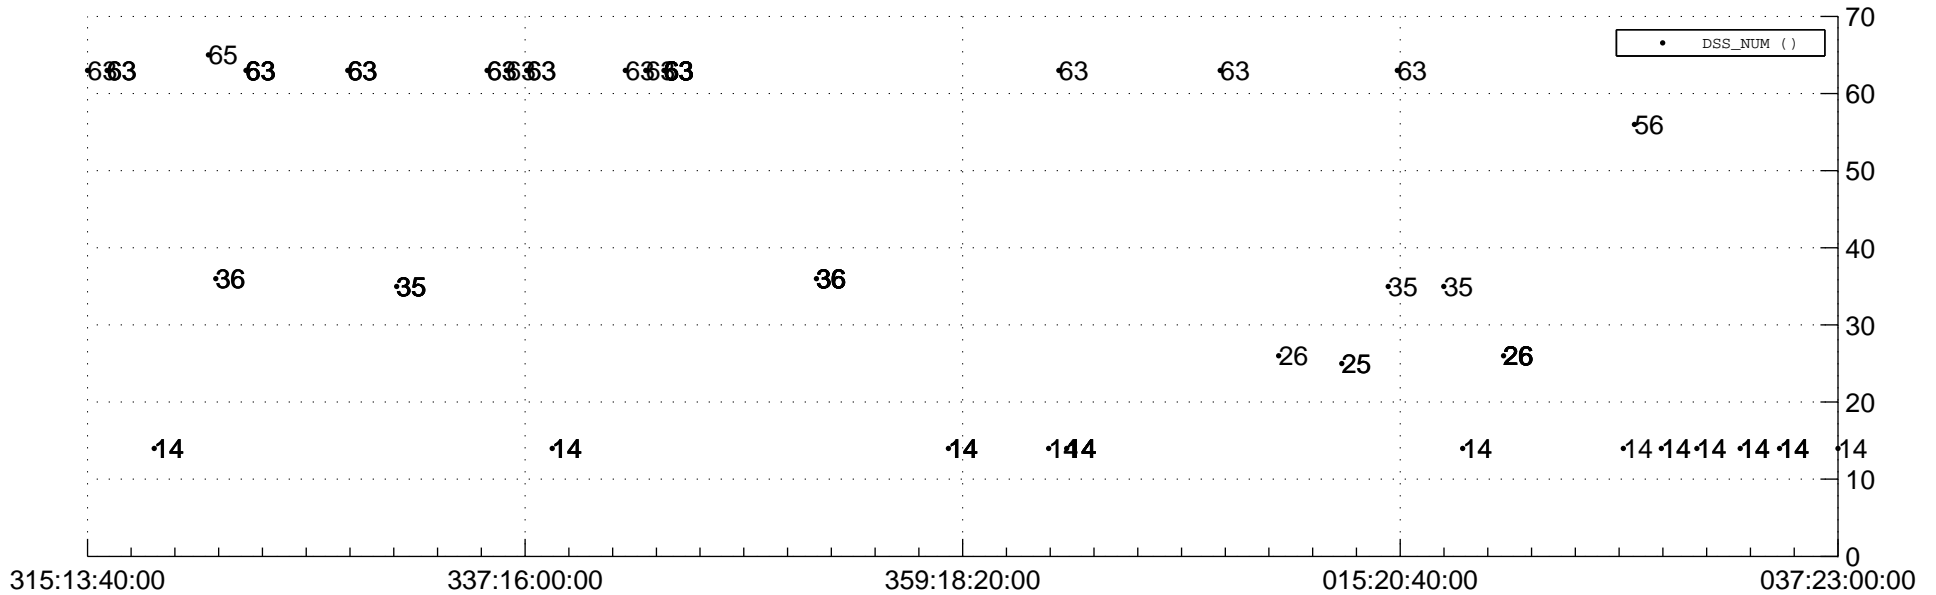

STEREO AHEAD Downlink Performance 2021:038

Number_of_Dropped_Frame

DSS_Station

Spacecraft Time (2020:315:13:40:00.000 -2021:037:23:00:00.000)

/disks/d81/project/stereo/mops/assessment/ahead/automation/output/engdump/yesterdaily/ahead_dp_2021_038.csv