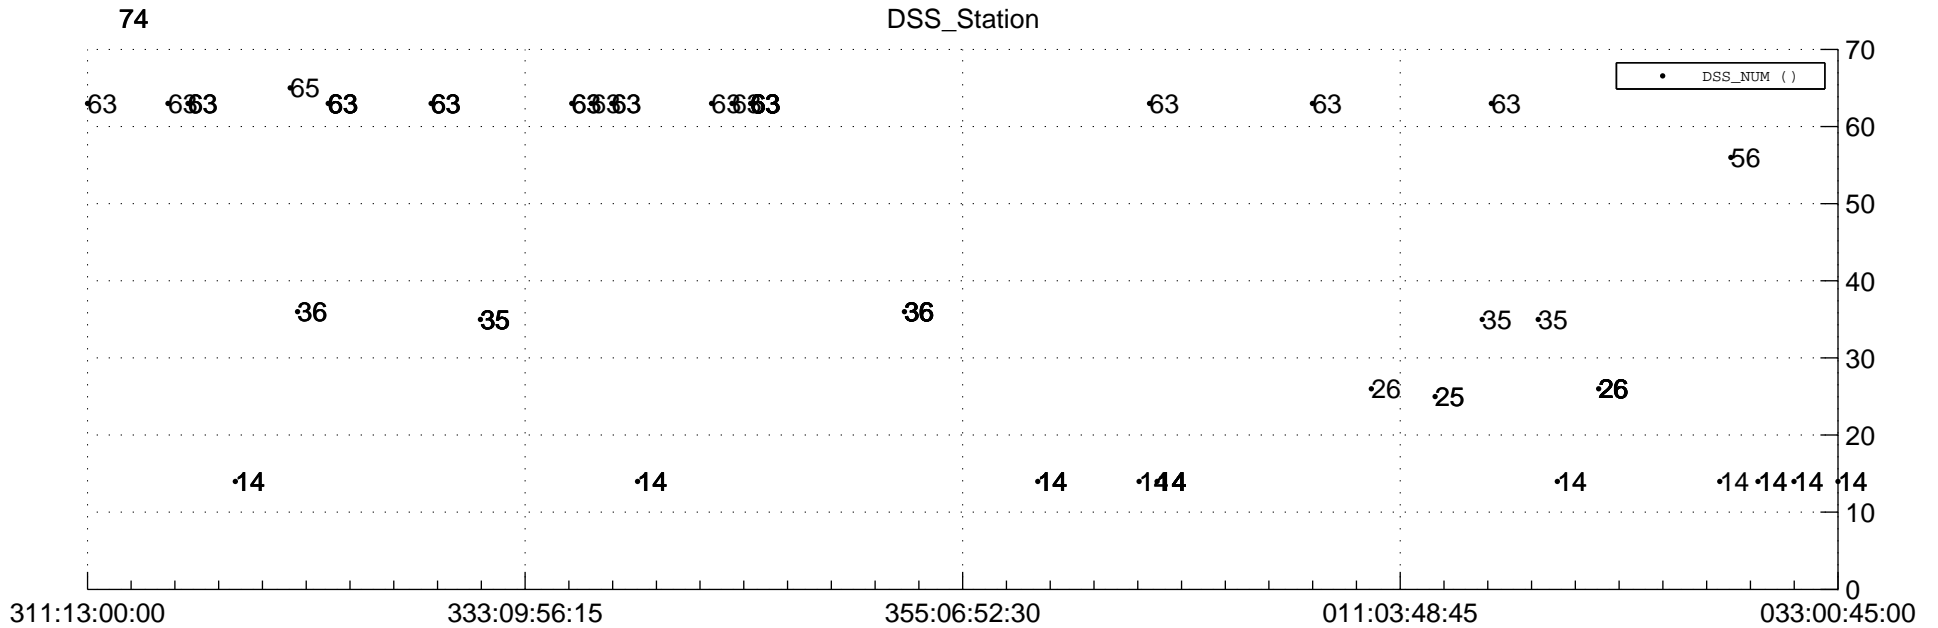

STEREO AHEAD Downlink Performance 2021:034

Number_of_Dropped_Frame

83

DSS_Station

Spacecraft Time (2020:311:13:00:00.000 –2021:033:00:45:00.000)

/disks/d81/project/stereo/mops/assessment/ahead/automation/output/engdump/yesterdaily/ahead_dp_2021_034.csv