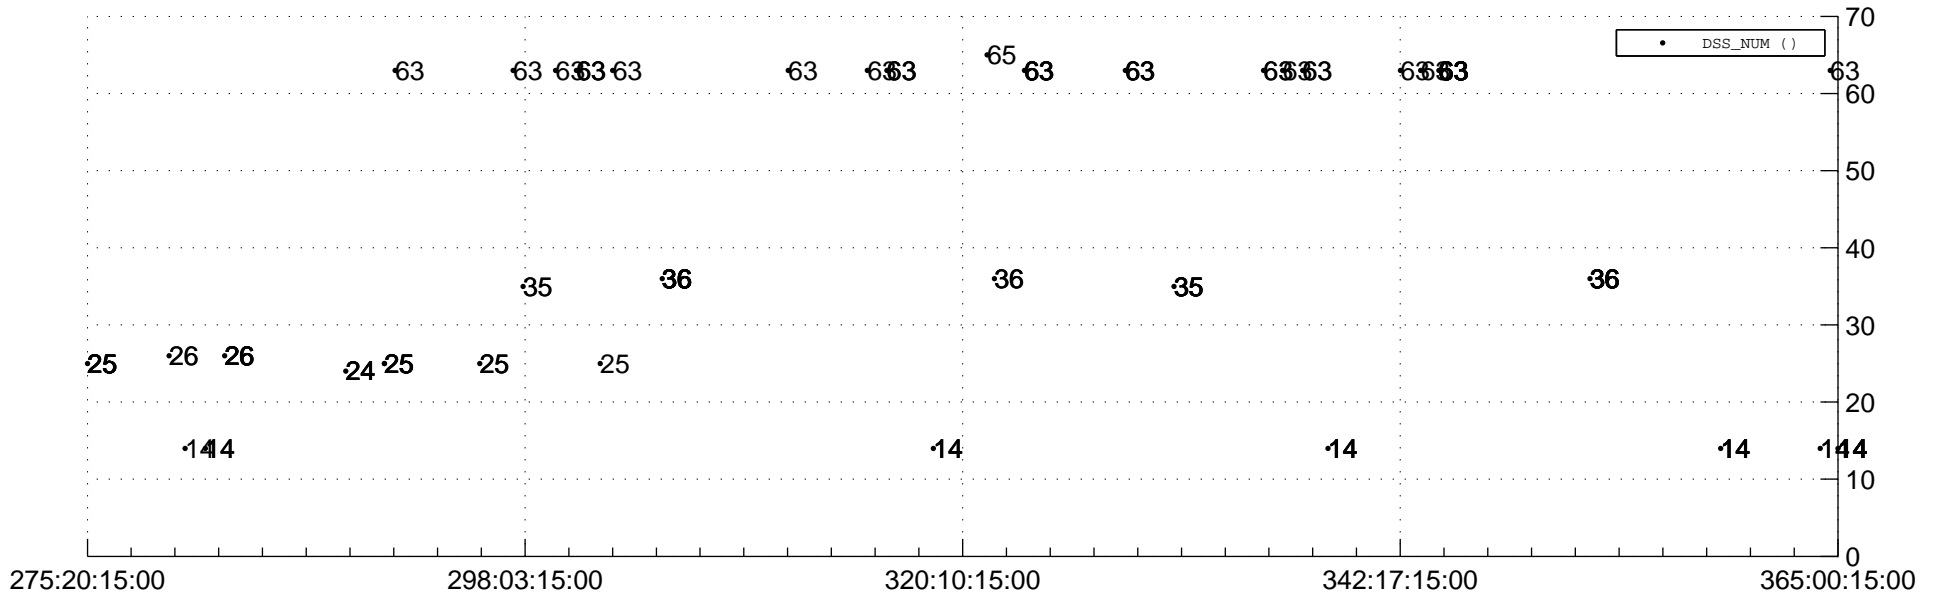

STEREO AHEAD Downlink Performance 2021:005

Number_of_Dropped_Frame

83

74 DSS_Station

Spacecraft Time (2020:275:20:15:00.000 -2020:365:00:15:00.000)

/disks/d81/project/stereo/mops/assessment/ahead/automation/output/engdump/yesterday/ahead_dp_2021_005.csv