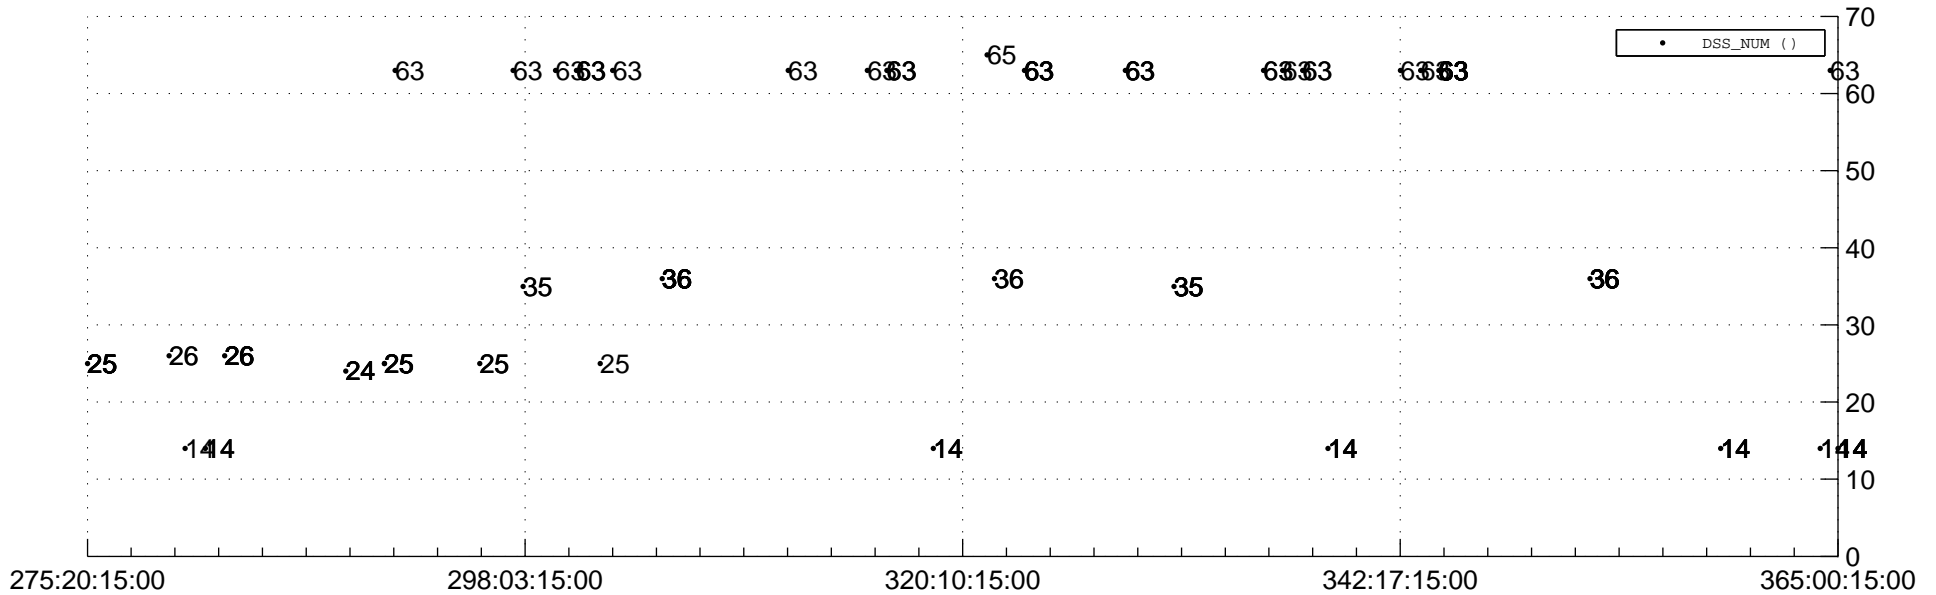

STEREO AHEAD Downlink Performance 2021:004

Number_of_Dropped_Frame

83

74 DSS_Station

Spacecraft Time (2020:275:20:15:00.000 -2020:365:00:15:00.000)

/disks/d81/project/stereo/mops/assessment/ahead/automation/output/engdump/yesterday/ahead_dp_2021_004.csv