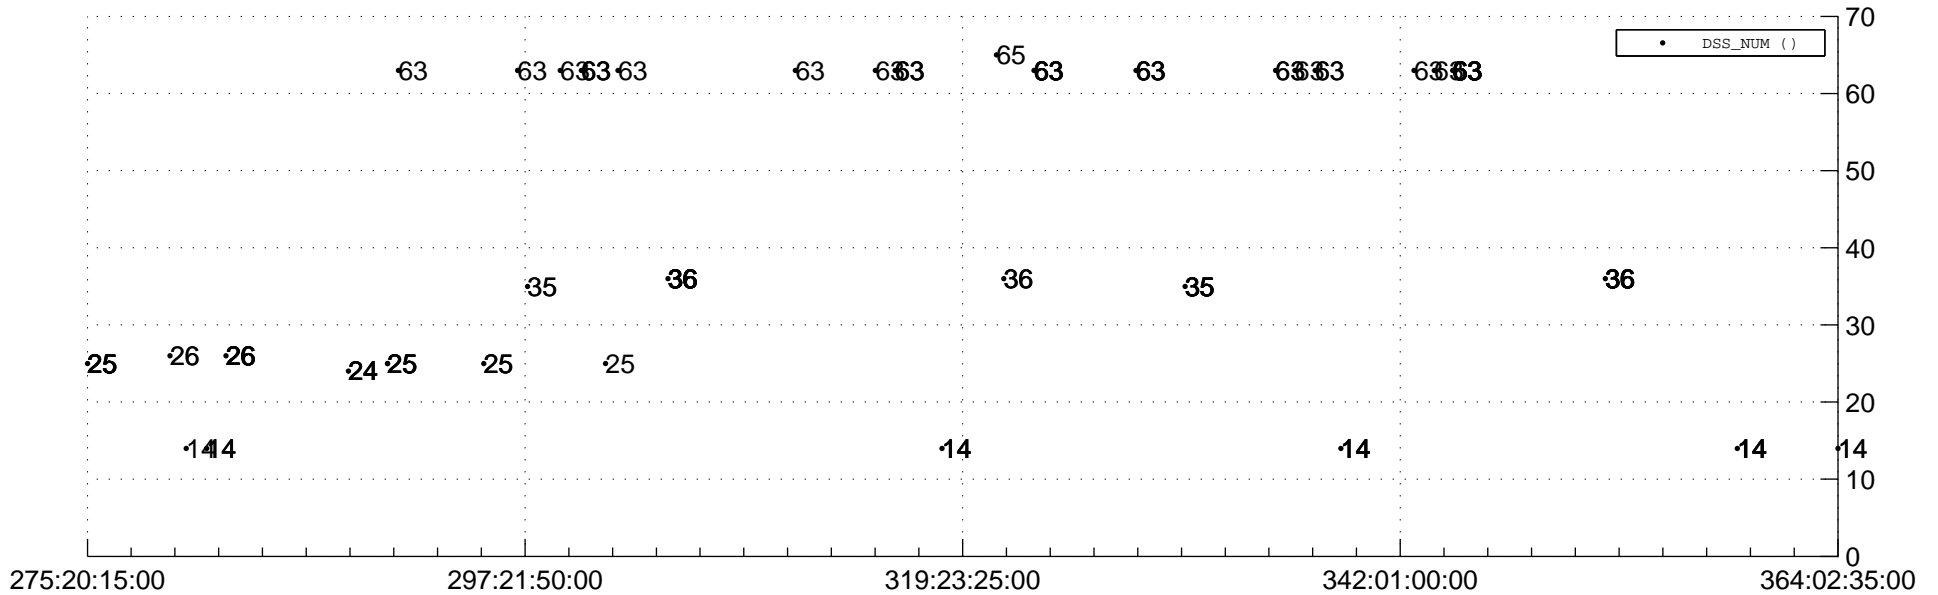

# STEREO AHEAD Downlink Performance 2020:364

## 74 DSS\_Station

Spacecraft Time (2020:275:20:15:00.000 -2020:364:02:35:00.000)

/disks/d81/project/stereo/mops/assessment/ahead/automation/output/engdump/yesterdaily/ahead\_dp\_2020\_364.csv

Date Created: 12/29/2020 11:49:08 AM