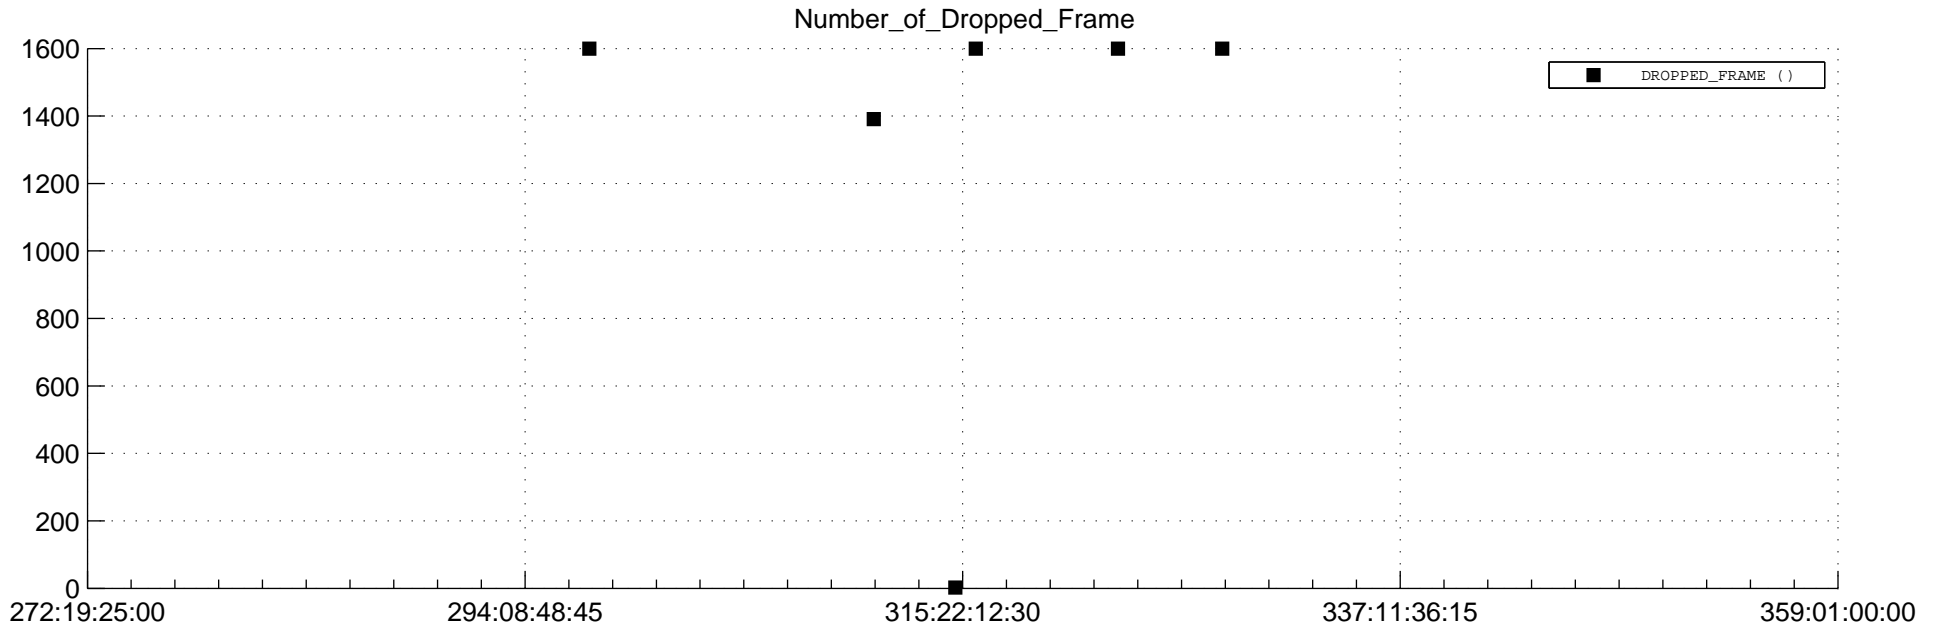

STEREO AHEAD Downlink Performance 2020:363

83