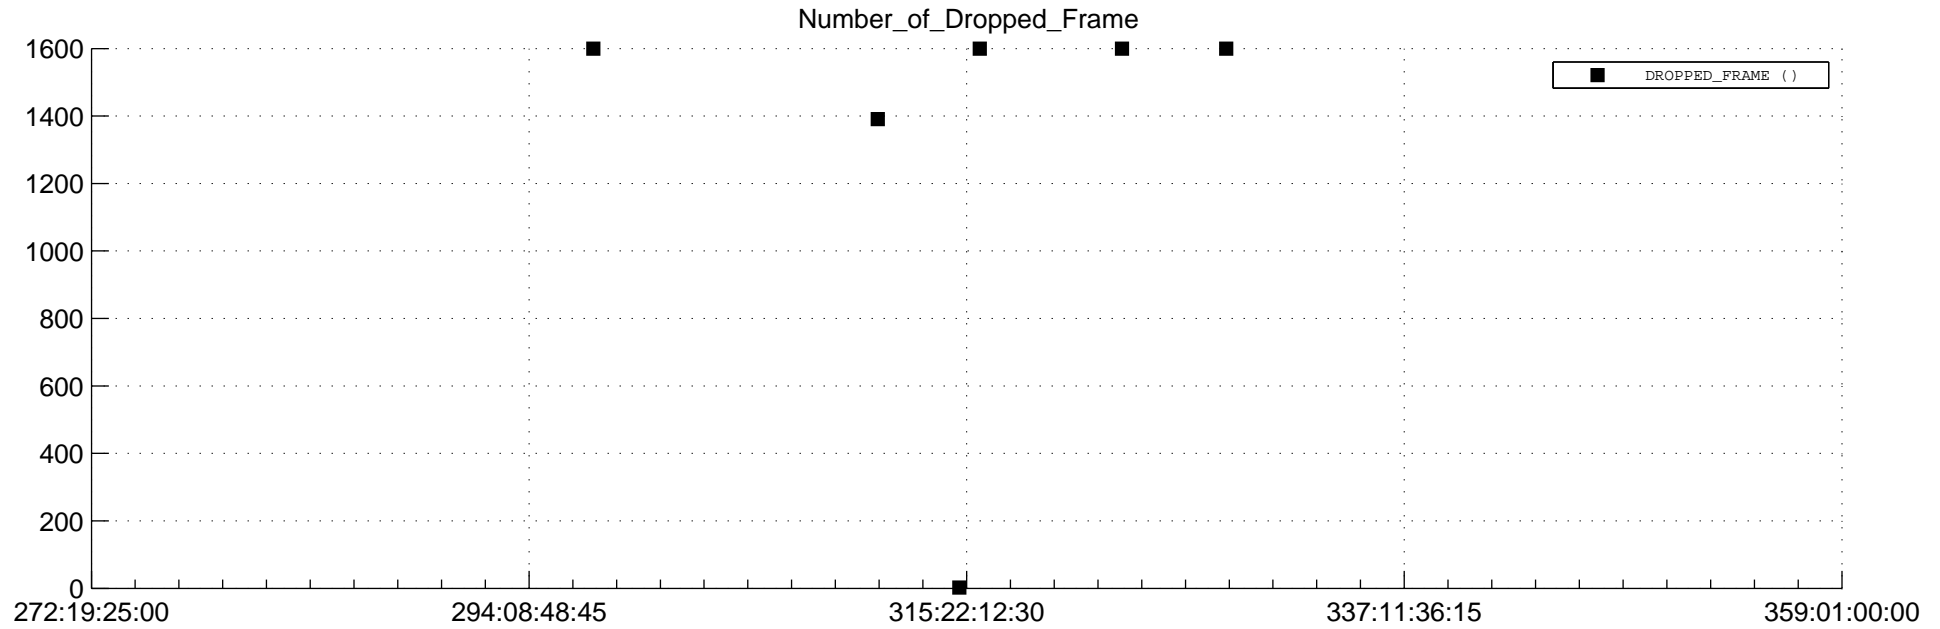

STEREO AHEAD Downlink Performance 2020:362

83