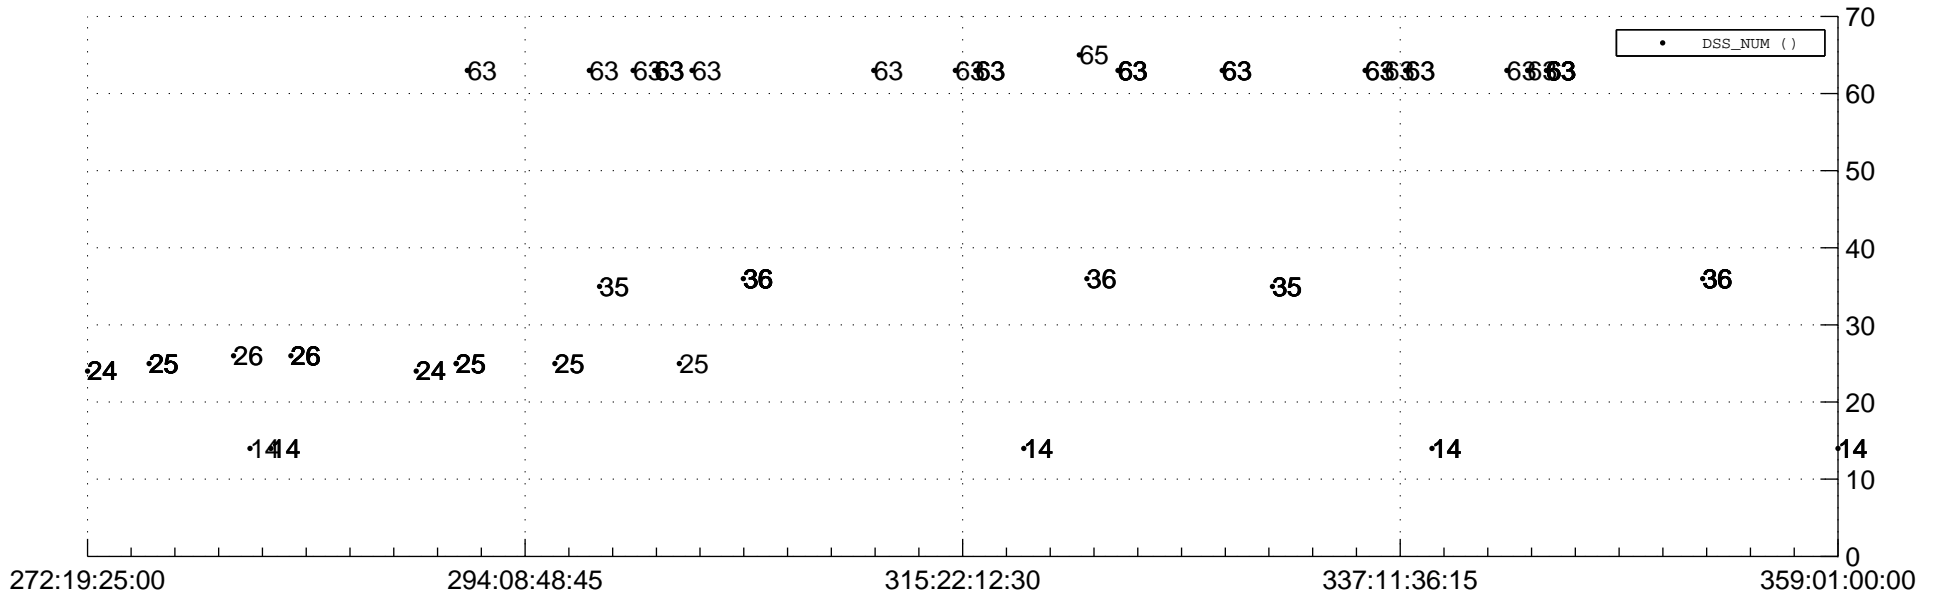

# STEREO AHEAD Downlink Performance 2020:361

## DSS\_Station

Spacecraft Time (2020:272:19:25:00.000 -2020:359:01:00:00.000)

/disks/d81/project/stereo/mops/assessment/ahead/automation/output/engdump/yesterdaily/ahead\_dp\_2020\_361.csv

Date Created: 12/26/2020 01:23:01 PM