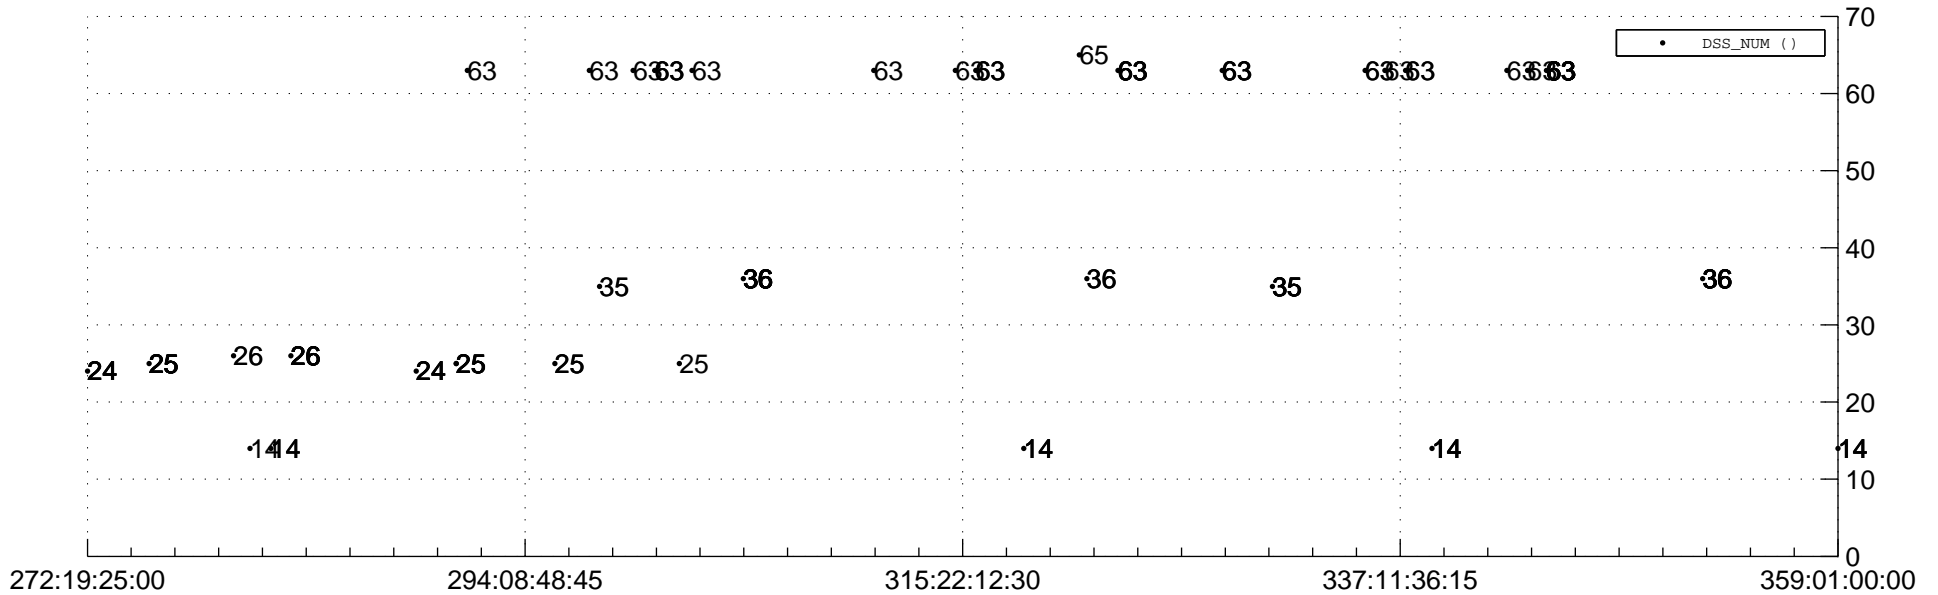

# STEREO AHEAD Downlink Performance 2020:360

## DSS\_Station

Spacecraft Time (2020:272:19:25:00.000 -2020:359:01:00:00.000)

/disks/d81/project/stereo/mops/assessment/ahead/automation/output/engdump/yesterdaily/ahead\_dp\_2020\_360.csv

Date Created: 12/25/2020 12:35:37 PM