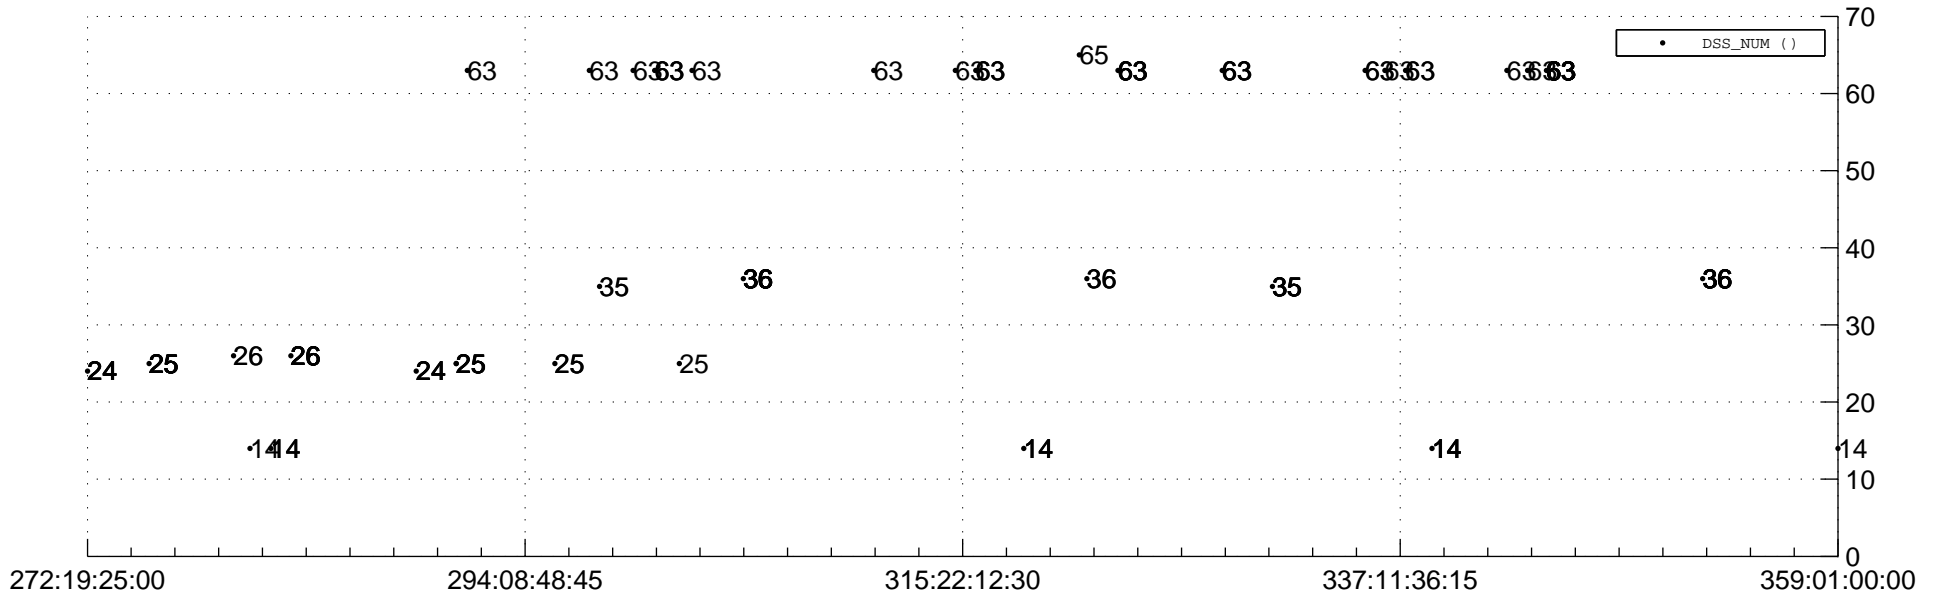

STEREO AHEAD Downlink Performance 2020:359

Number_of_Dropped_Frame

83

DSS_Station

Spacecraft Time (2020:272:19:25:00.000 -2020:359:01:00:00.000)

/disks/d81/project/stereo/mops/assessment/ahead/automation/output/engdump/yesterdaily/ahead_dp_2020_359.csv