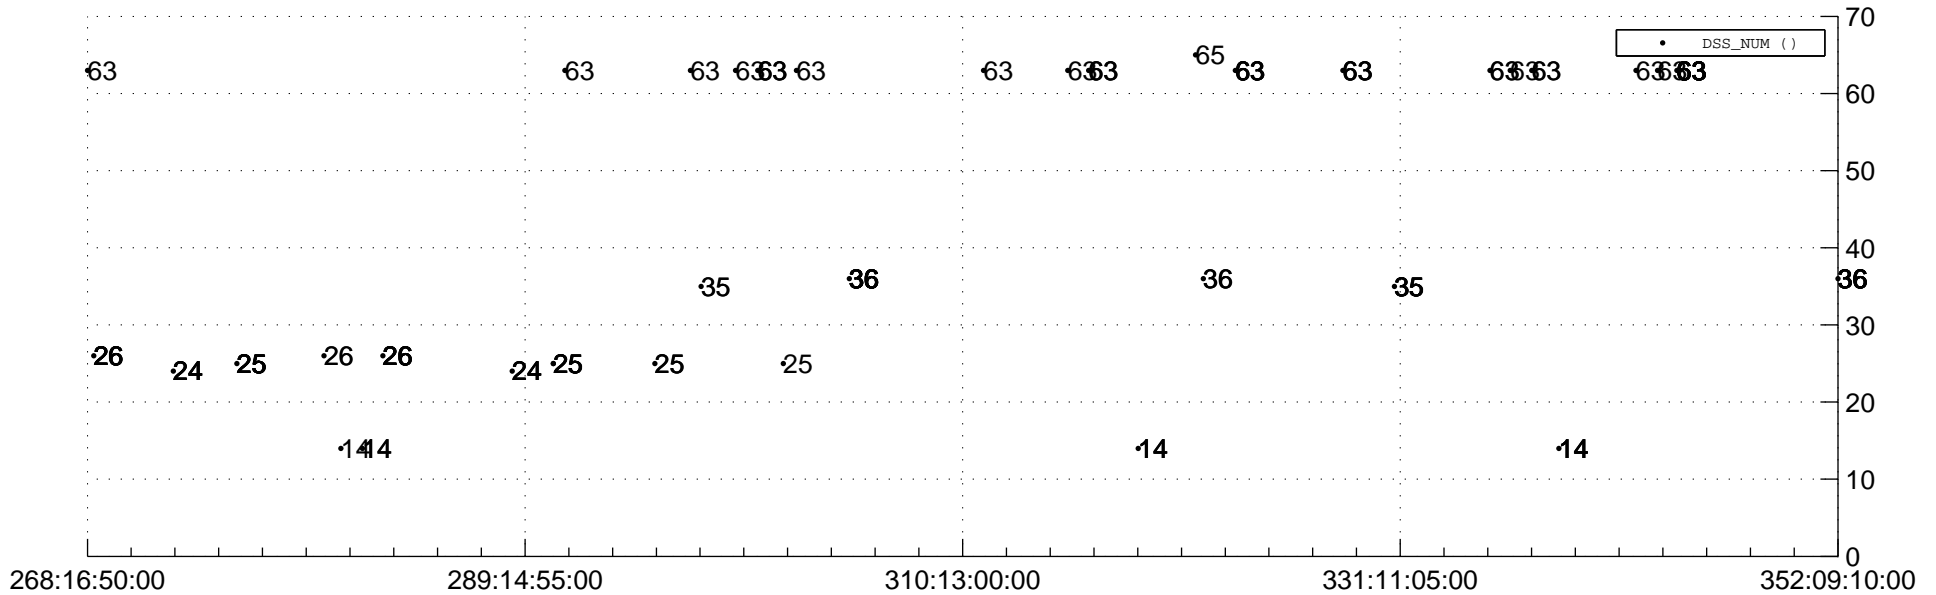

STEREO AHEAD Downlink Performance 2020:358

Number_of_Dropped_Frame

83

DSS_Station

Spacecraft Time (2020:268:16:50:00.000 –2020:352:09:10:00.000)

/disks/d81/project/stereo/mops/assessment/ahead/automation/output/engdump/yesterdaily/ahead_dp_2020_358.csv