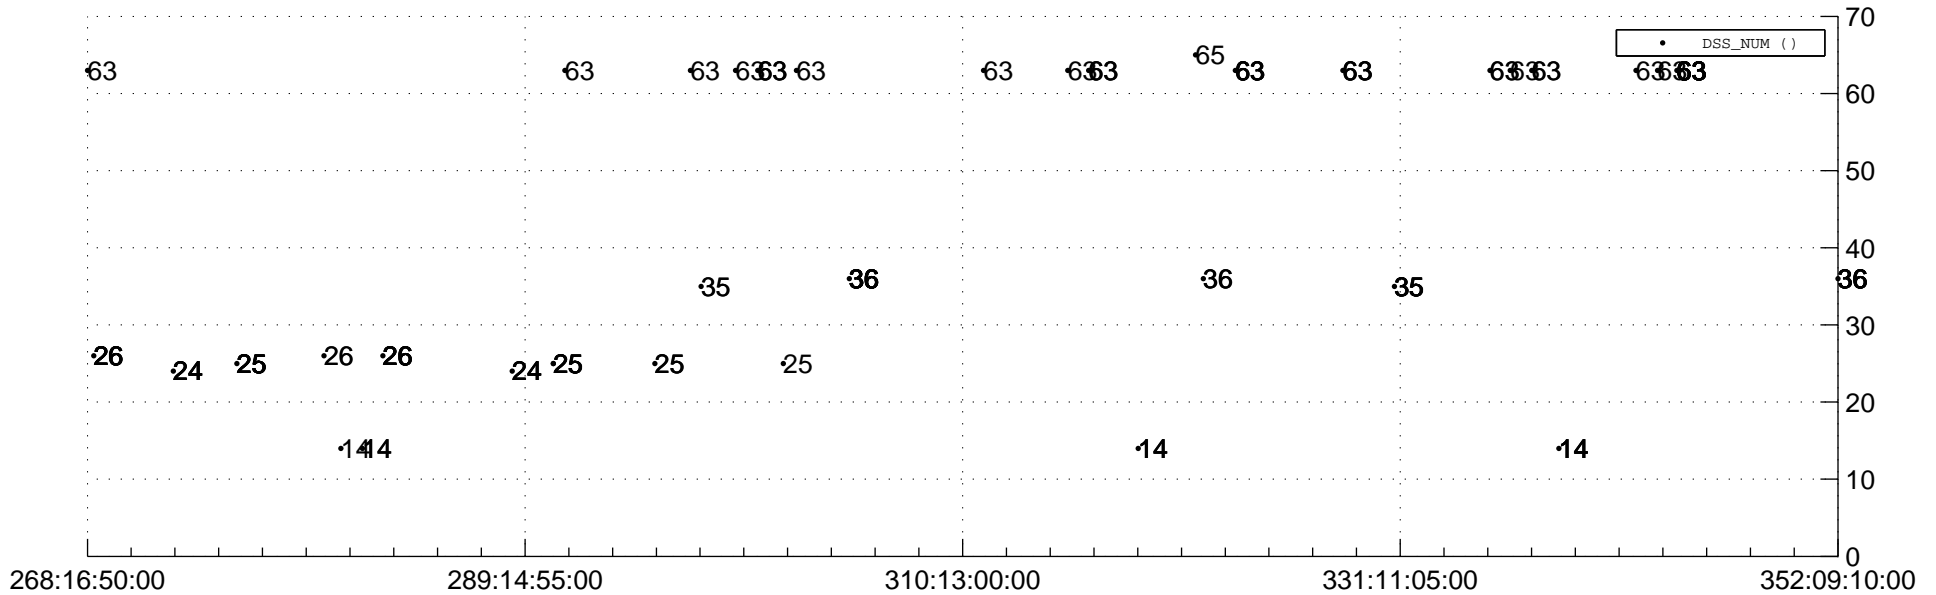

# STEREO AHEAD Downlink Performance 2020:357

## Number\_of\_Dropped\_Frame

83

## DSS\_Station

Spacecraft Time (2020:268:16:50:00.000 -2020:352:09:10:00.000)

/disks/d81/project/stereo/mops/assessment/ahead/automation/output/engdump/yesterday/ahead\_dp\_2020\_357.csv

Date Created: 12/22/2020 12:21:18 PM