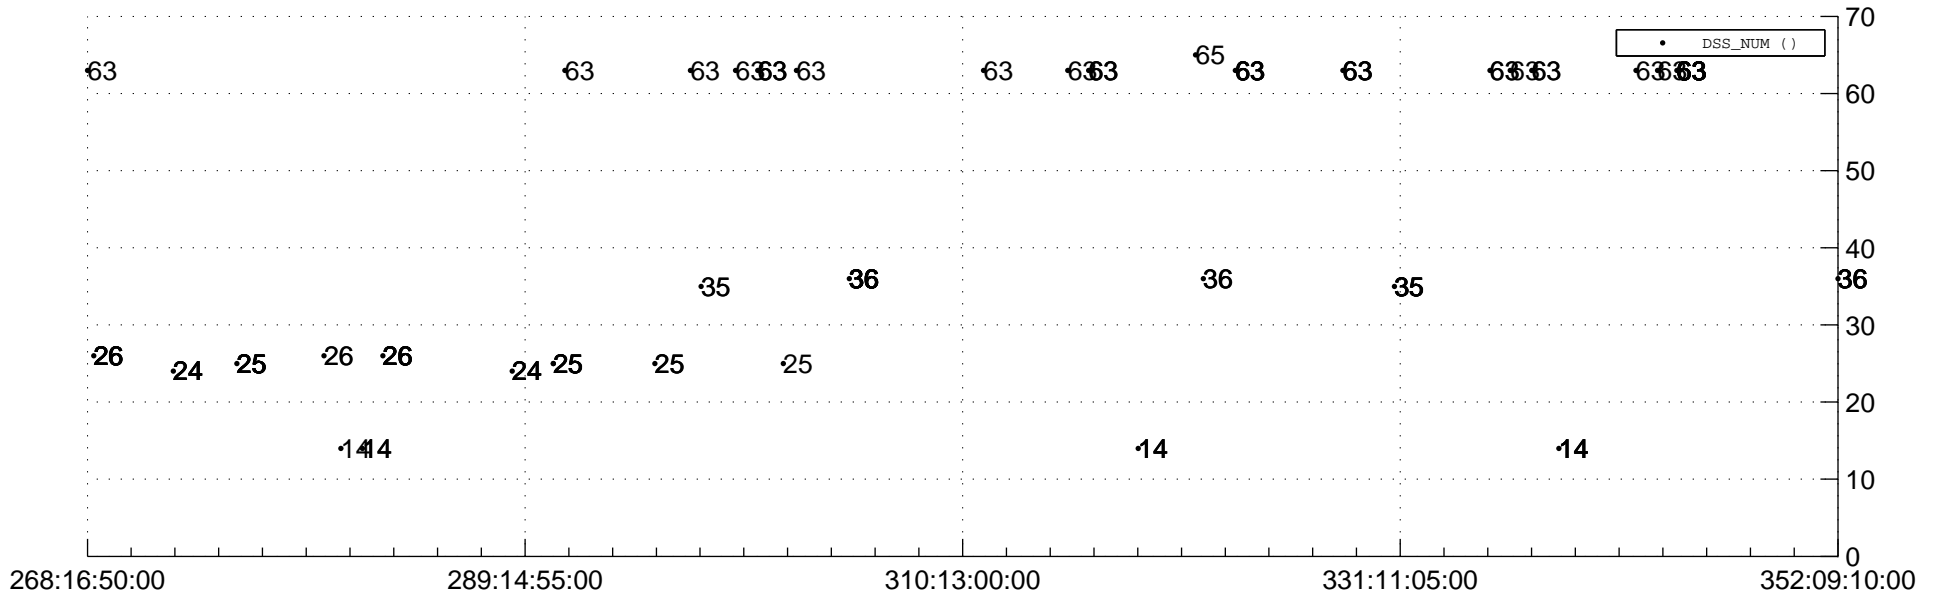

STEREO AHEAD Downlink Performance 2020:356

Number_of_Dropped_Frame

83

DSS_Station

Spacecraft Time (2020:268:16:50:00.000 -2020:352:09:10:00.000)

/disks/d81/project/stereo/mops/assessment/ahead/automation/output/engdump/yesterdaily/ahead_dp_2020_356.csv