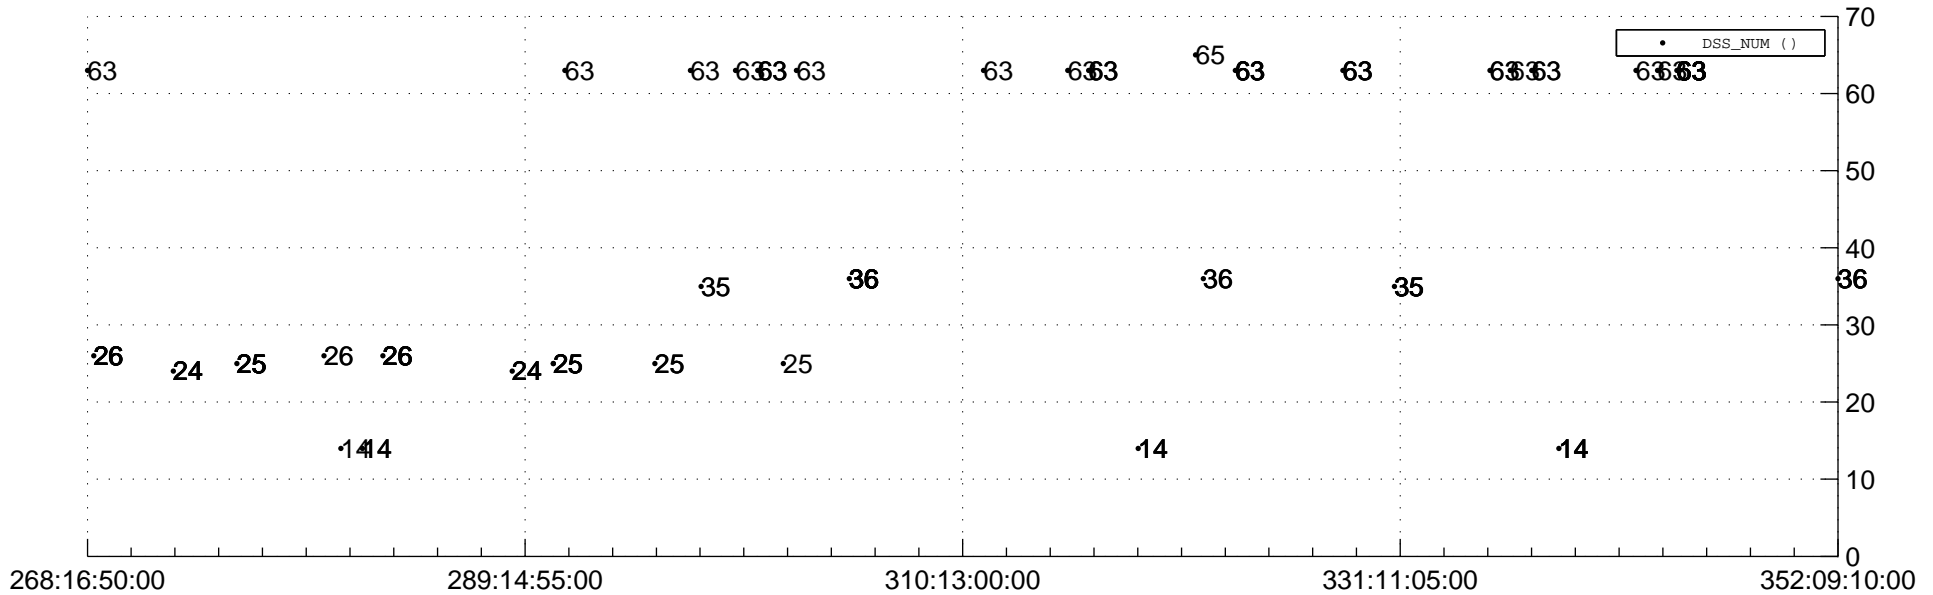

STEREO AHEAD Downlink Performance 2020:355

Number_of_Dropped_Frame

83

DSS_Station

Spacecraft Time (2020:268:16:50:00.000 -2020:352:09:10:00.000)

/disks/d81/project/stereo/mops/assessment/ahead/automation/output/engdump/yesterdaily/ahead_dp_2020_355.csv