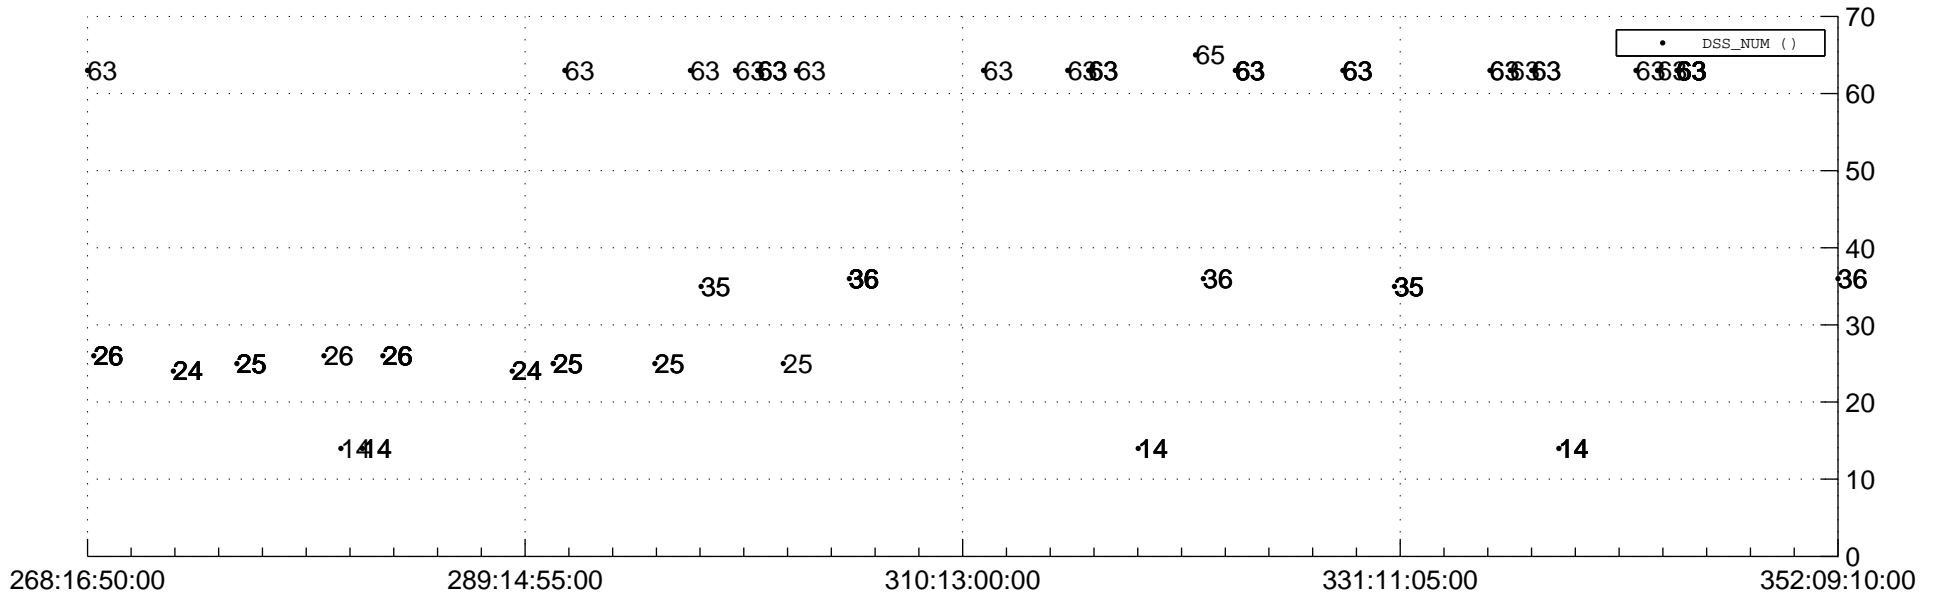

STEREO AHEAD Downlink Performance 2020:354

Number_of_Dropped_Frame

83

DSS_Station

Spacecraft Time (2020:268:16:50:00.000 -2020:352:09:10:00.000)

/disks/d81/project/stereo/mops/assessment/ahead/automation/output/engdump/yesterdaily/ahead_dp_2020_354.csv