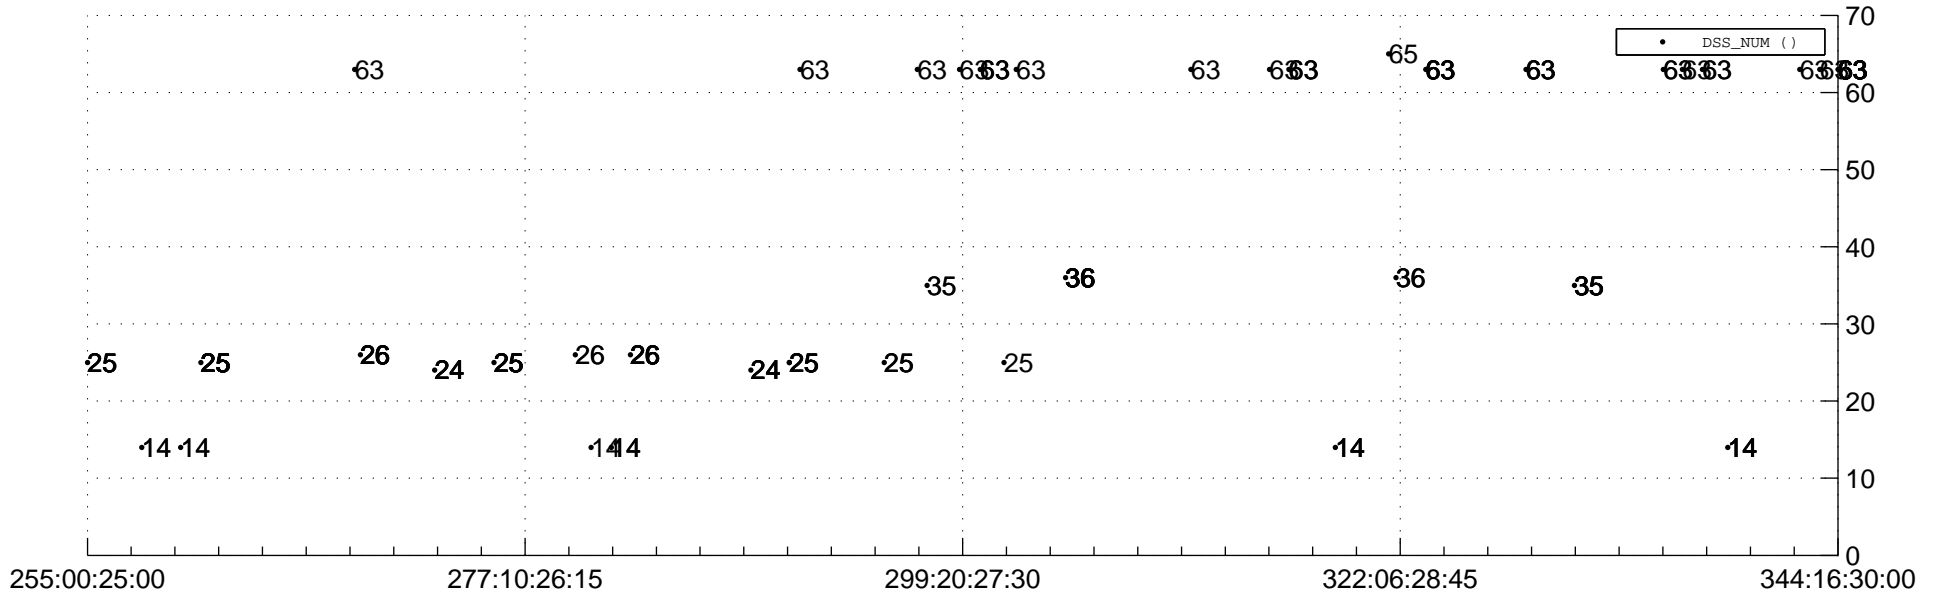

STEREO AHEAD Downlink Performance 2020:350

Number_of_Dropped_Frame

83

DSS_Station

74

Spacecraft Time (2020:255:00:25:00.000 -2020:344:16:30:00.000)

/disks/d81/project/stereo/mops/assessment/ahead/automation/output/engdump/yesterday/ahead_dp_2020_350.csv