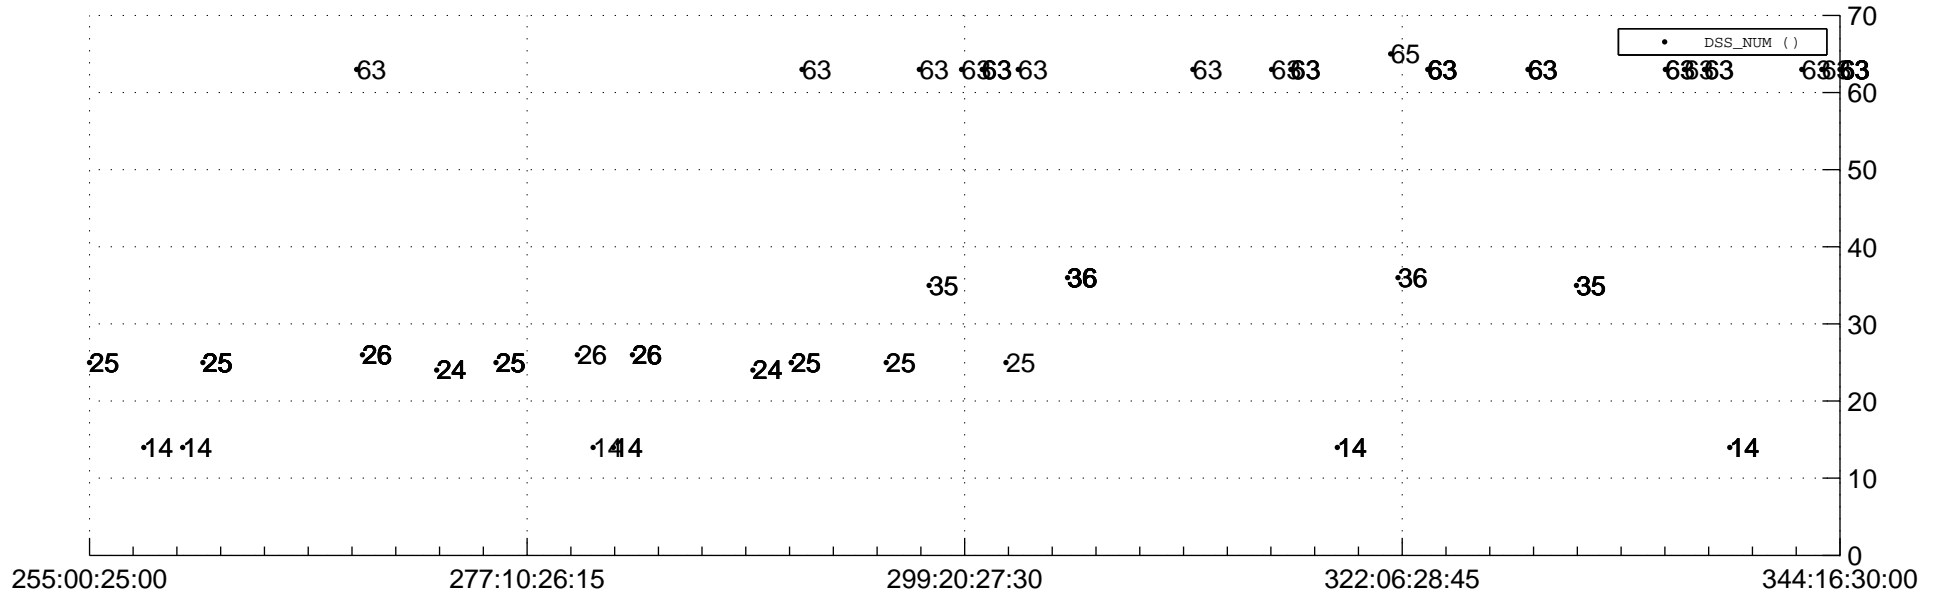

STEREO AHEAD Downlink Performance 2020:349

Number_of_Dropped_Frame

83

DSS_Station

Spacecraft Time (2020:255:00:25:00.000 -2020:344:16:30:00.000)

/disks/d81/project/stereo/mops/assessment/ahead/automation/output/engdump/yesterdaily/ahead_dp_2020_349.csv