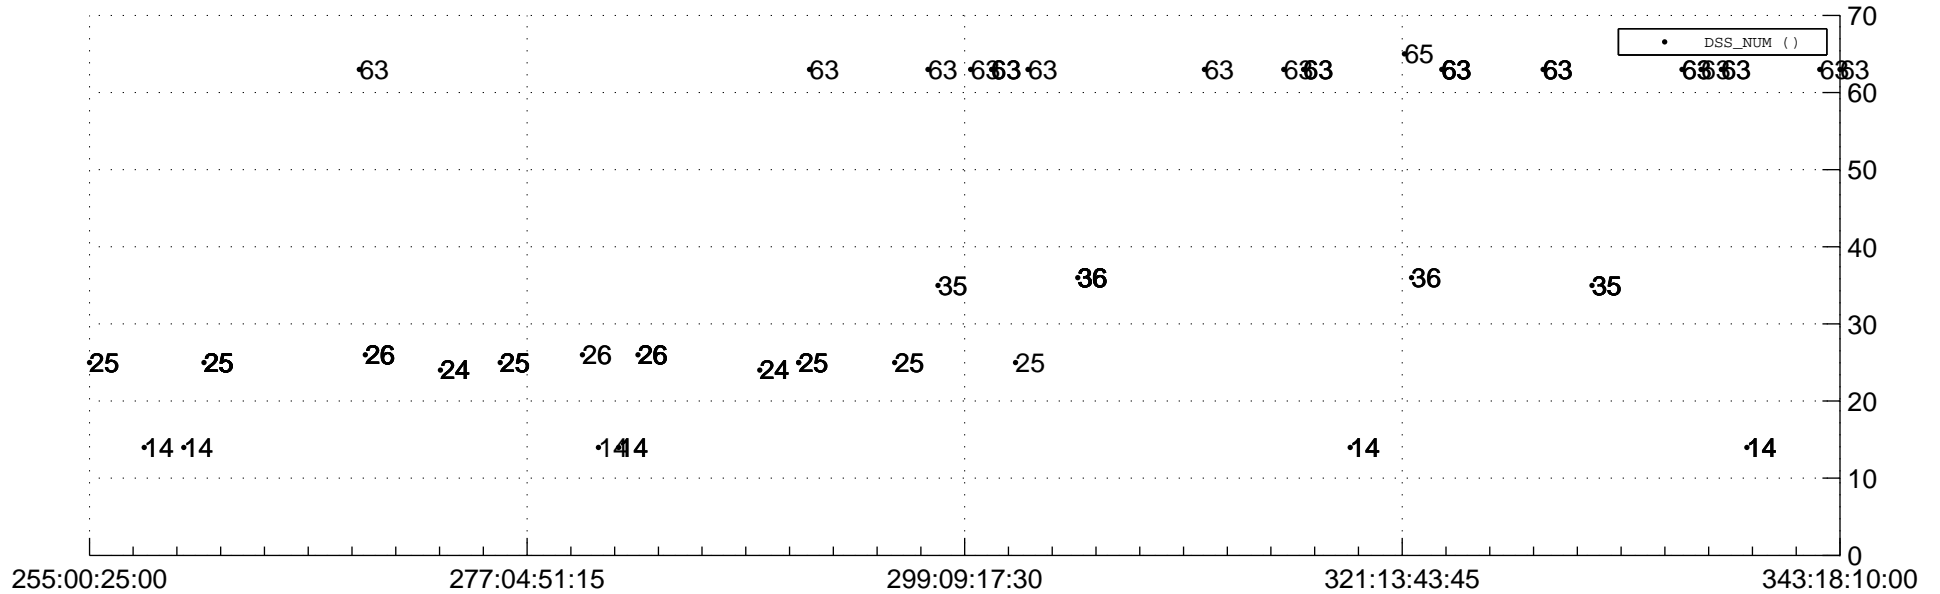

# STEREO AHEAD Downlink Performance 2020:344

## DSS\_Station

Spacecraft Time (2020:255:00:25:00.000 -2020:343:18:10:00.000)