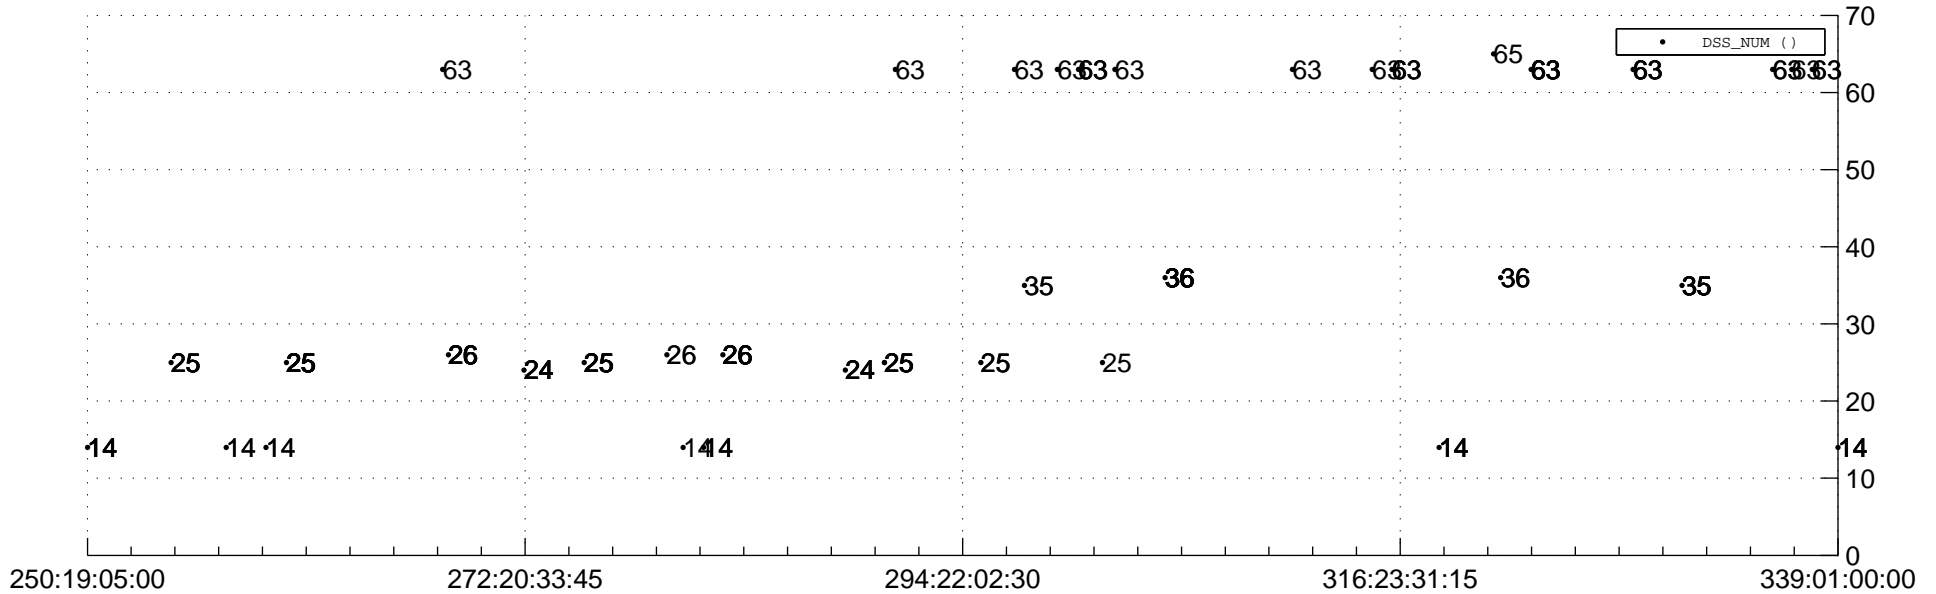

STEREO AHEAD Downlink Performance 2020:341

Number_of_Dropped_Frame

83

DSS_Station

74

Spacecraft Time (2020:250:19:05:00.000 -2020:339:01:00:00.000)