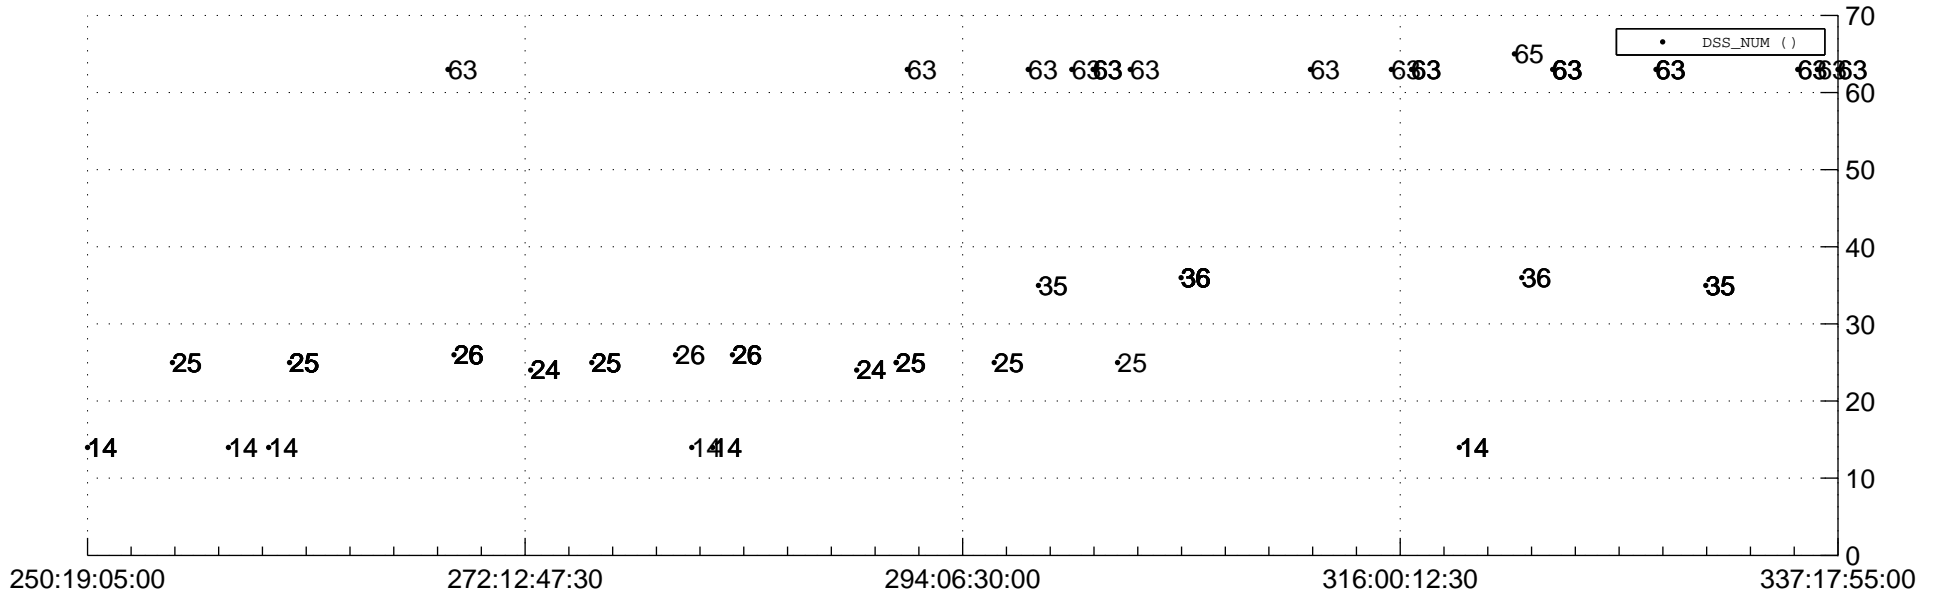

STEREO AHEAD Downlink Performance 2020:338

Number_of_Dropped_Frame

83

DSS_Station

74

Spacecraft Time (2020:250:19:05:00.000 -2020:337:17:55:00.000)

/disks/d81/project/stereo/mops/assessment/ahead/automation/output/engdump/yesterday/ahead_dp_2020_338.csv