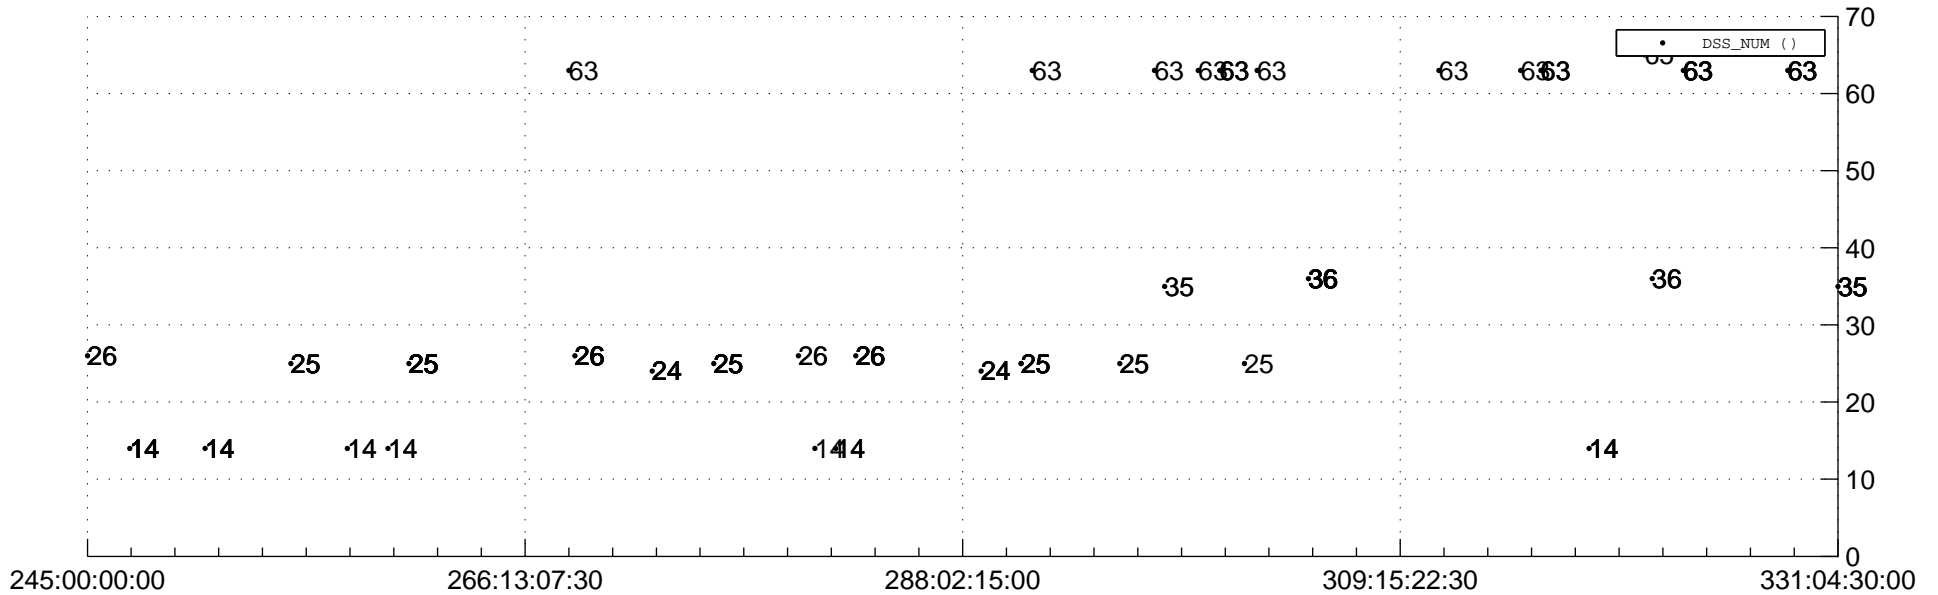

STEREO AHEAD Downlink Performance 2020:335

Number_of_Dropped_Frame

83

DSS_Station

Spacecraft Time (2020:245:00:00:00.000 -2020:331:04:30:00.000)

/disks/d81/project/stereo/mops/assessment/ahead/automation/output/engdump/yesterdaily/ahead_dp_2020_335.csv