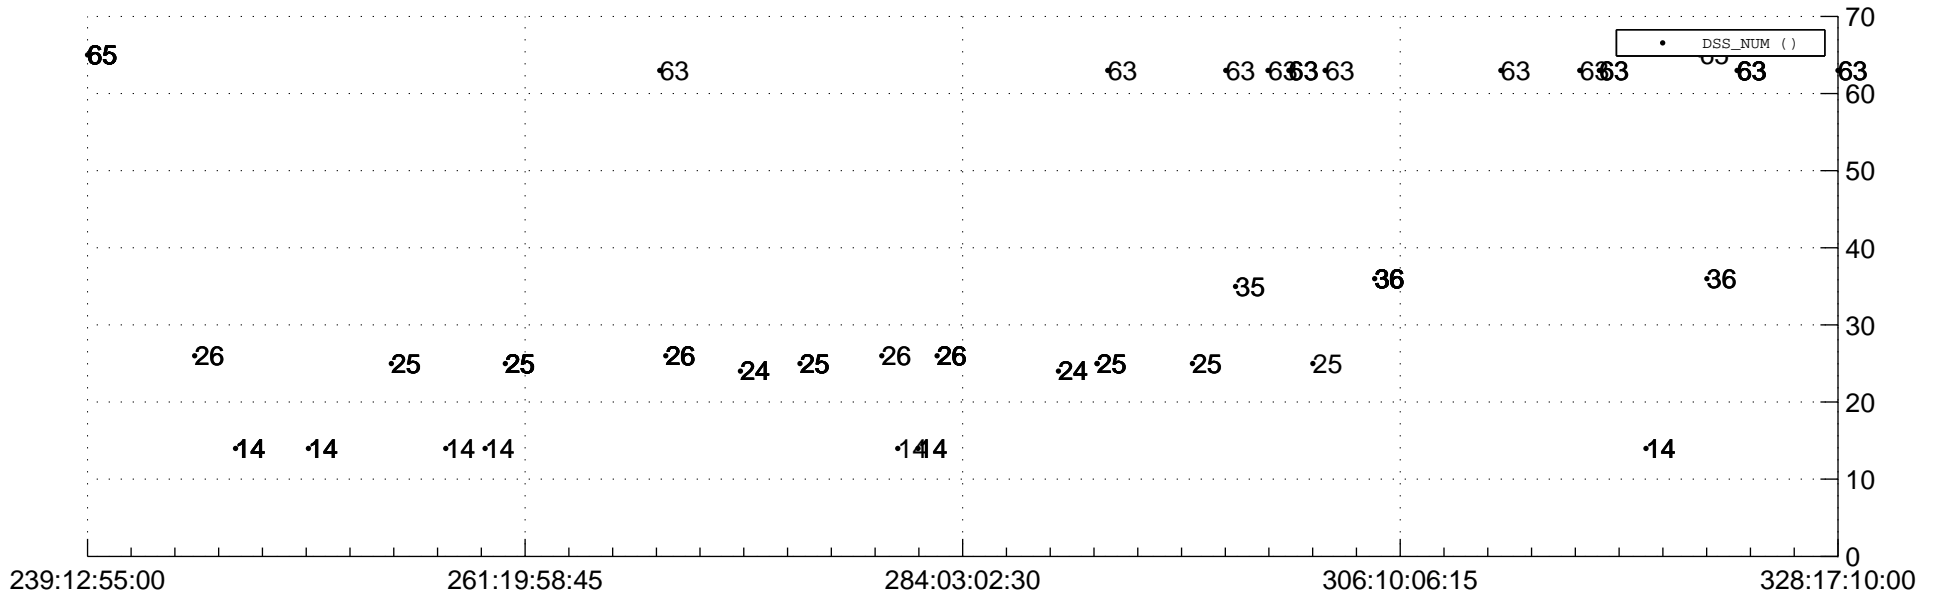

STEREO AHEAD Downlink Performance 2020:330

Number_of_Dropped_Frame

83

DSS_Station

Spacecraft Time (2020:239:12:55:00.000 –2020:328:17:10:00.000)

/disks/d81/project/stereo/mops/assessment/ahead/automation/output/engdump/yesterdaily/ahead_dp_2020_330.csv