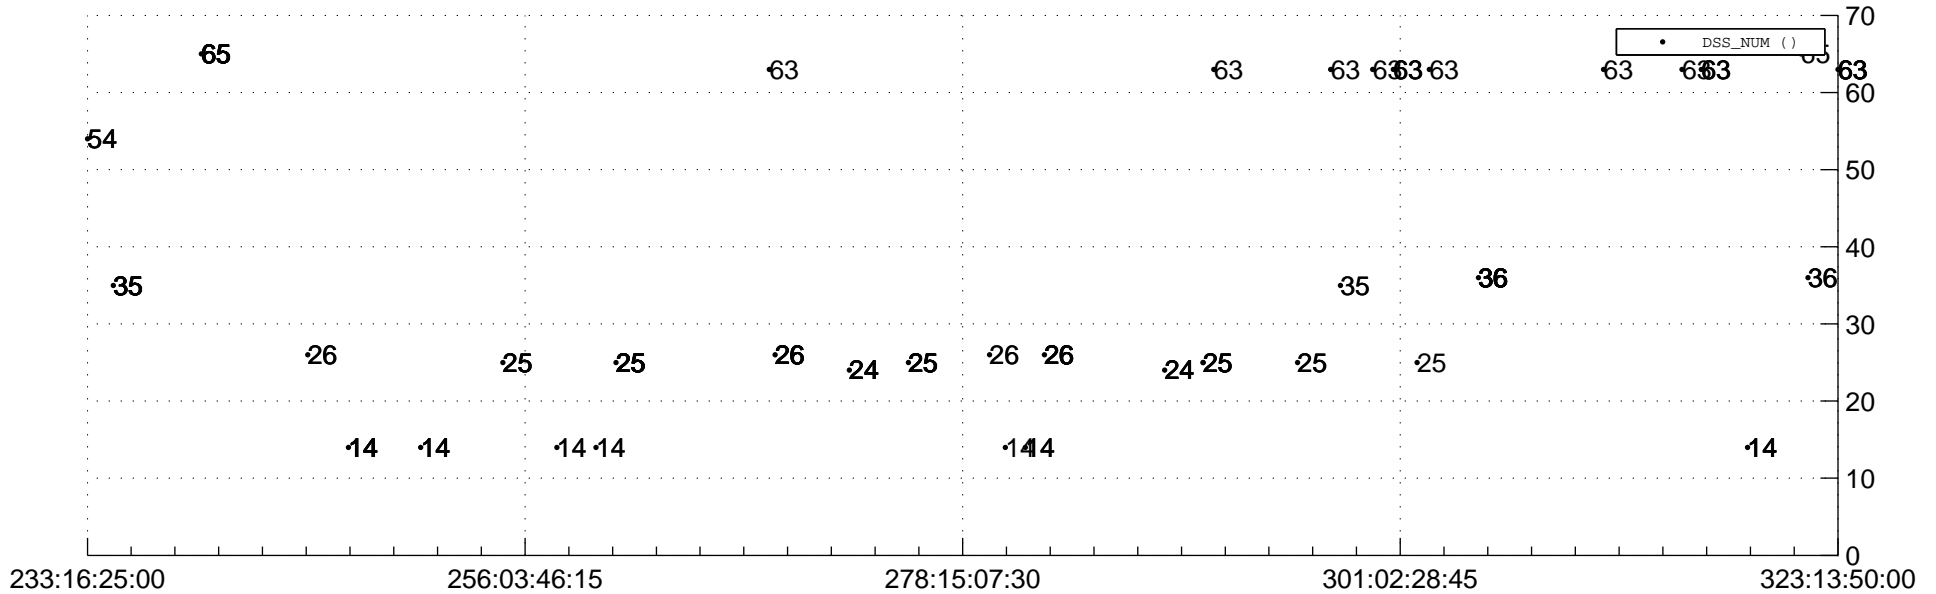

# STEREO AHEAD Downlink Performance 2020:327

## Number\_of\_Dropped\_Frame

## DSS\_Station

Spacecraft Time (2020:233:16:25:00.000 -2020:323:13:50:00.000)

/disks/d81/project/stereo/mops/assessment/ahead/automation/output/engdump/yesterday/ahead\_dp\_2020\_327.csv

Date Created: 11/22/2020 10:31:14 AM