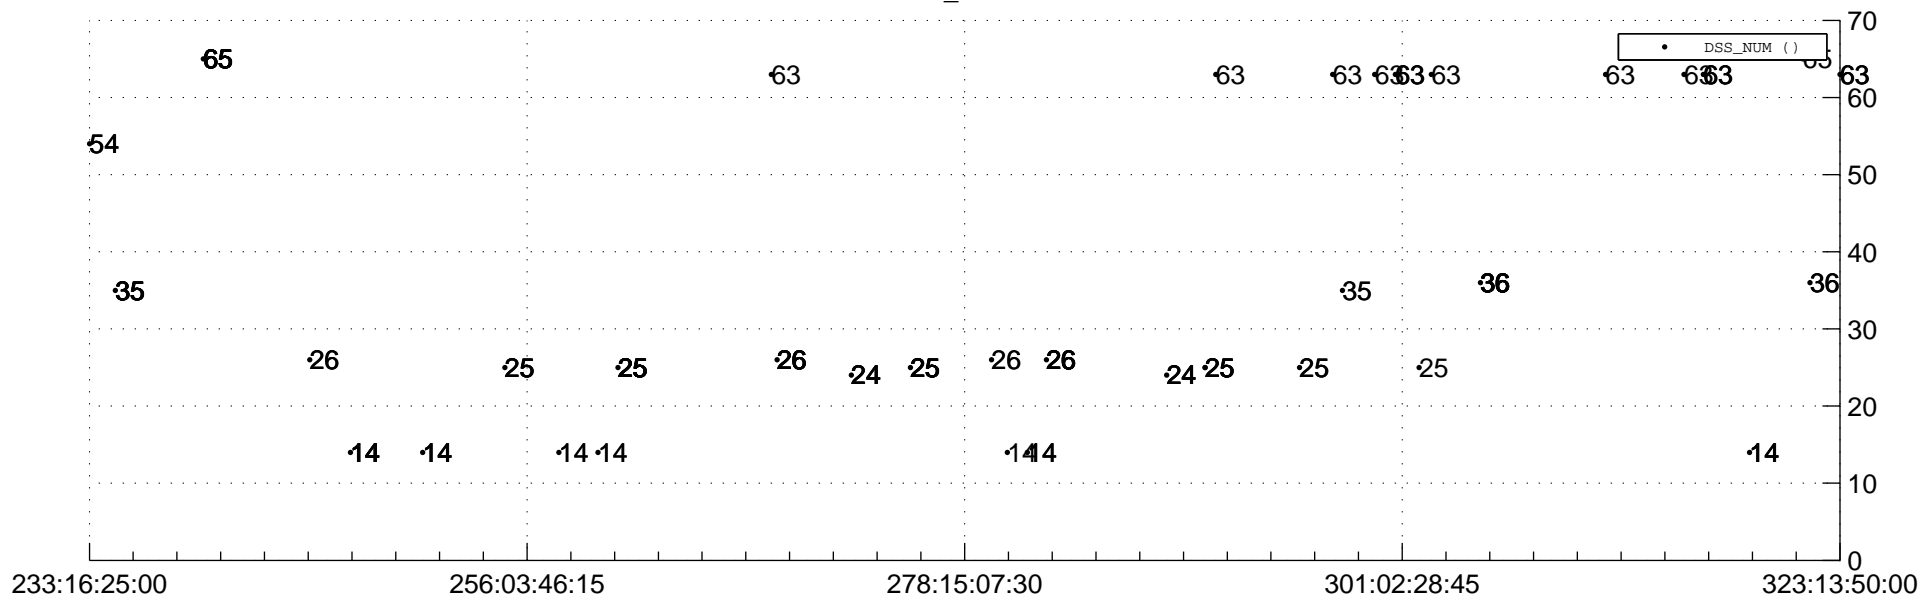

STEREO AHEAD Downlink Performance 2020:326

Number_of_Dropped_Frame

DSS_Station

Spacecraft Time (2020:233:16:25:00.000 -2020:323:13:50:00.000)

/disks/d81/project/stereo/mops/assessment/ahead/automation/output/engdump/yesterday/ahead_dp_2020_326.csv