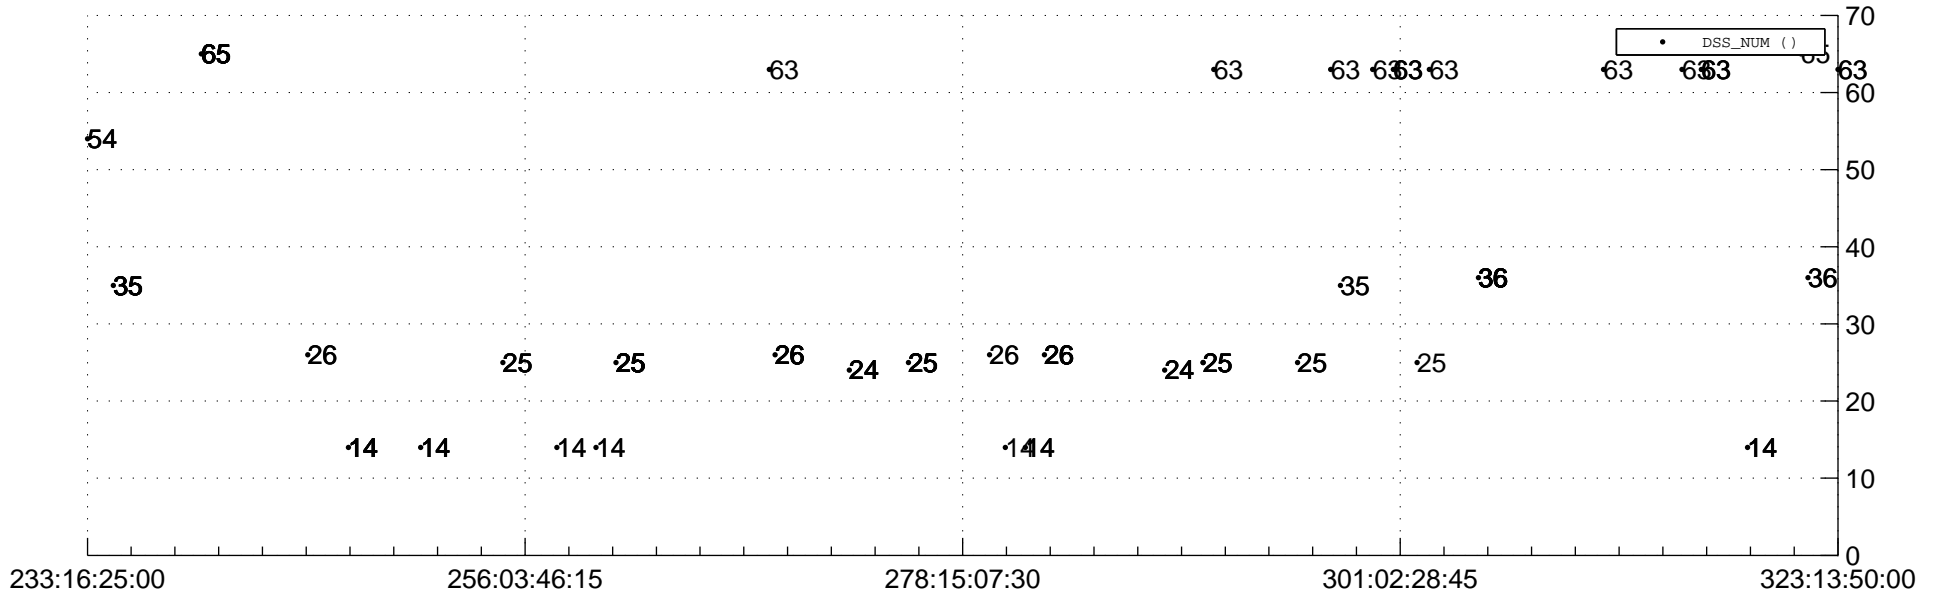

# STEREO AHEAD Downlink Performance 2020:325

## Number\_of\_Dropped\_Frame

## DSS\_Station

Spacecraft Time (2020:233:16:25:00.000 -2020:323:13:50:00.000)

/disks/d81/project/stereo/mops/assessment/ahead/automation/output/engdump/yesterday/ahead\_dp\_2020\_325.csv

Date Created: 11/20/2020 09:06:56 AM