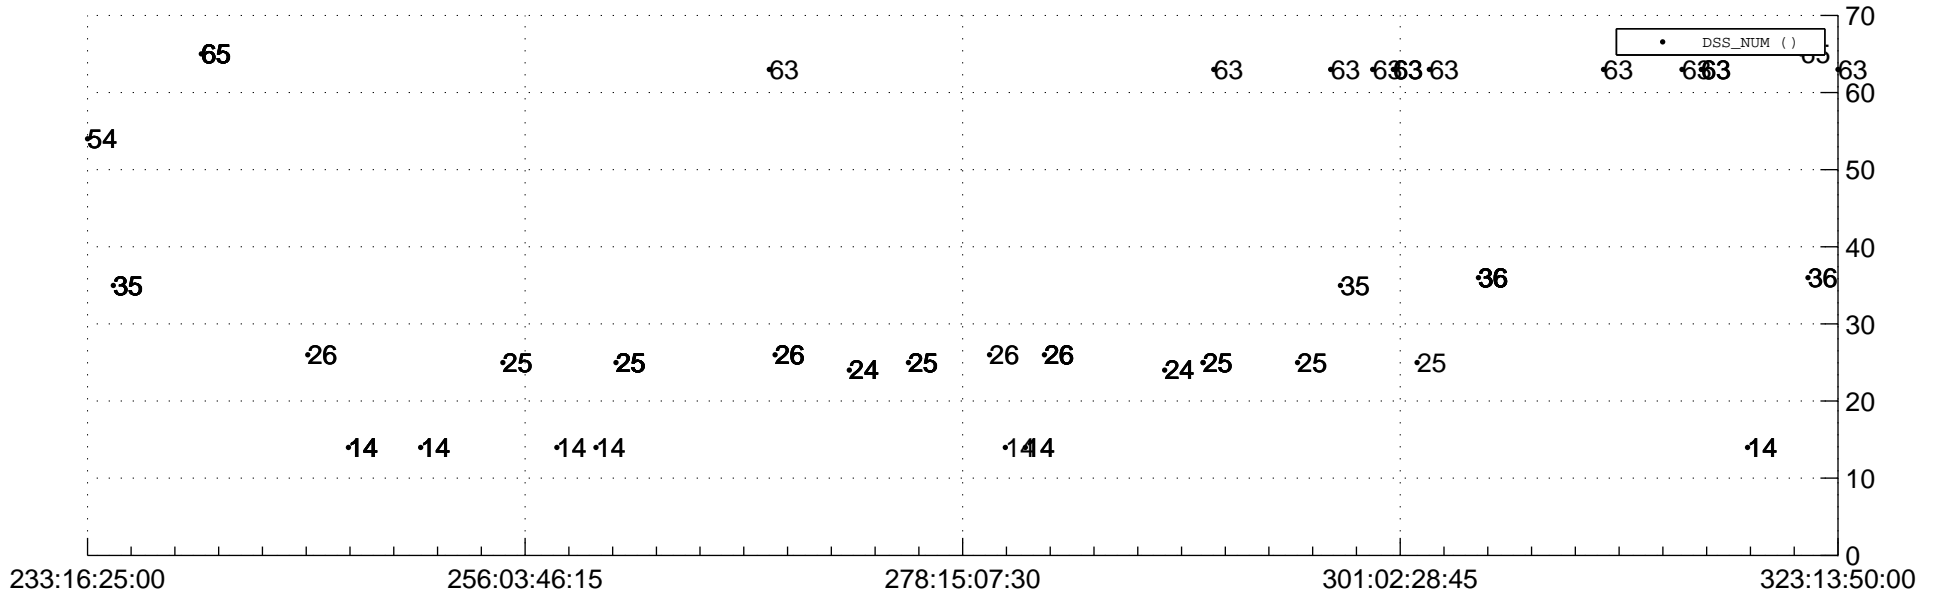

STEREO AHEAD Downlink Performance 2020:324

Number_of_Dropped_Frame

DSS_Station

Spacecraft Time (2020:233:16:25:00.000 -2020:323:13:50:00.000)

/disks/d81/project/stereo/mops/assessment/ahead/automation/output/engdump/yesterday/ahead_dp_2020_324.csv