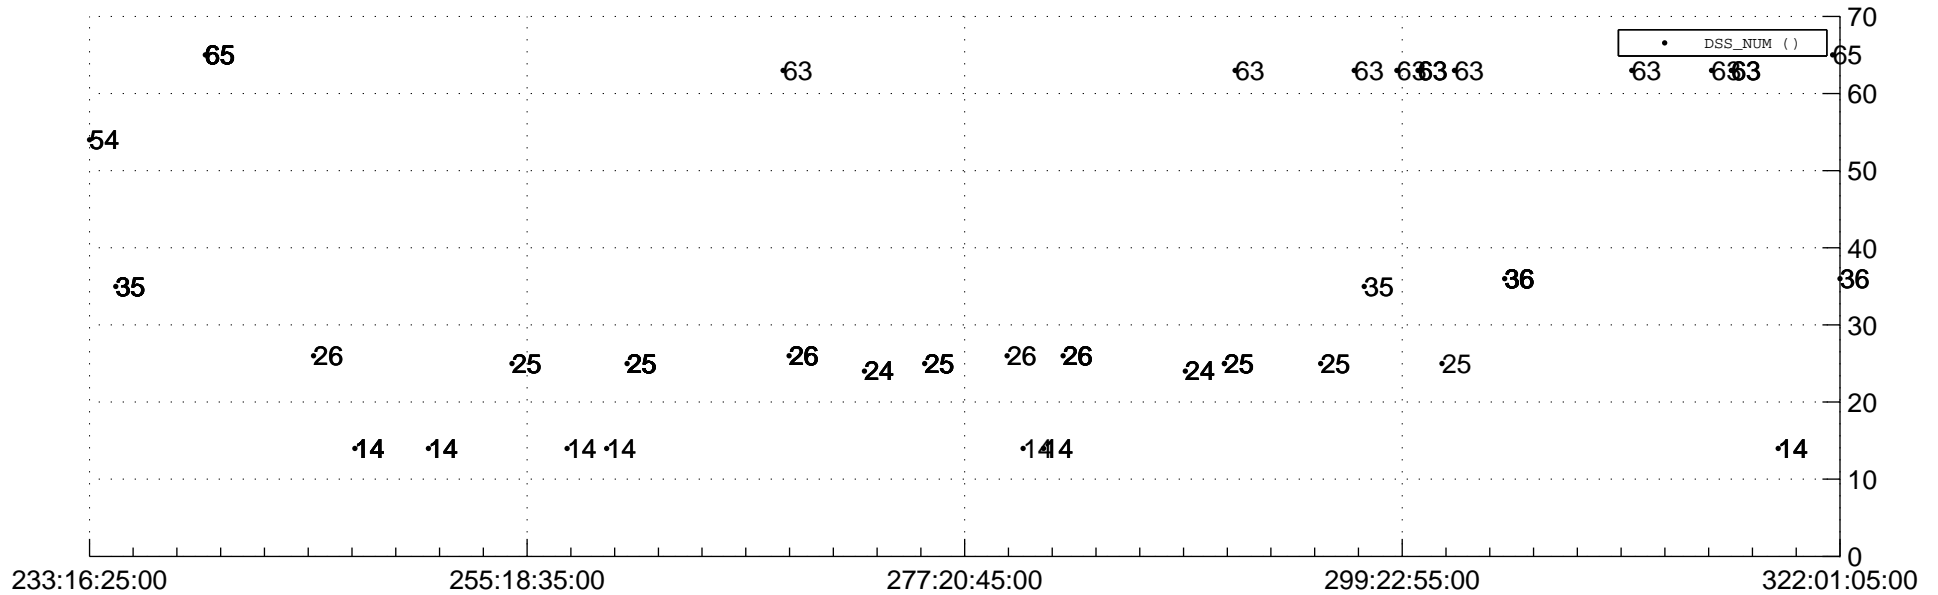

STEREO AHEAD Downlink Performance 2020:323

Number_of_Dropped_Frame

DSS_Station

Spacecraft Time (2020:233:16:25:00.000 -2020:322:01:05:00.000)

/disks/d81/project/stereo/mops/assessment/ahead/automation/output/engdump/yesterdaily/ahead_dp_2020_323.csv