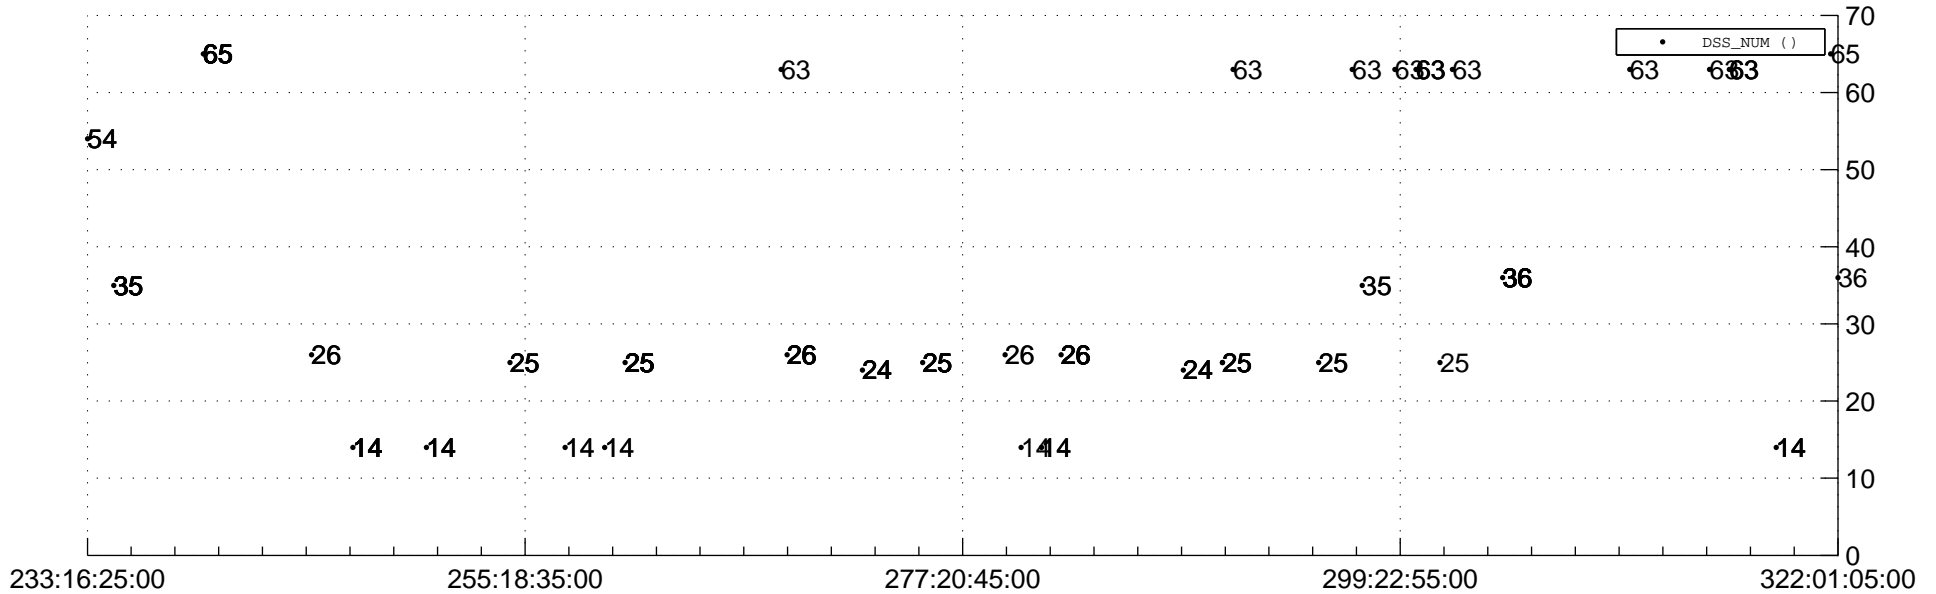

STEREO AHEAD Downlink Performance 2020:322

Number_of_Dropped_Frame

DSS_Station

Spacecraft Time (2020:233:16:25:00.000 -2020:322:01:05:00.000)

/disks/d81/project/stereo/mops/assessment/ahead/automation/output/engdump/yesterdaily/ahead_dp_2020_322.csv