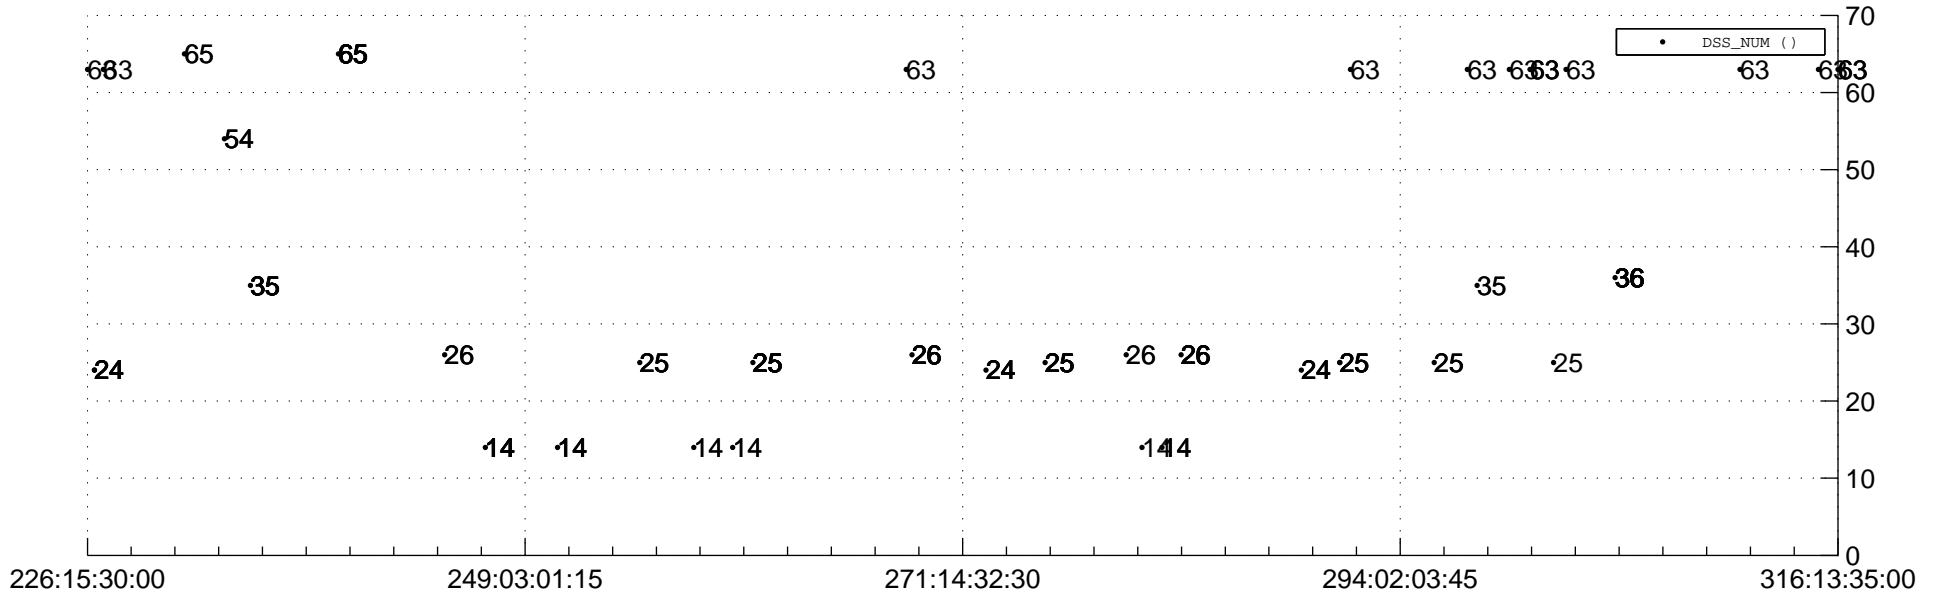

STEREO AHEAD Downlink Performance 2020:318

Number_of_Dropped_Frame

DSS_Station

Spacecraft Time (2020:226:15:30:00.000 -2020:316:13:35:00.000)

/disks/d81/project/stereo/mops/assessment/ahead/automation/output/engdump/yesterdaily/ahead_dp_2020_318.csv