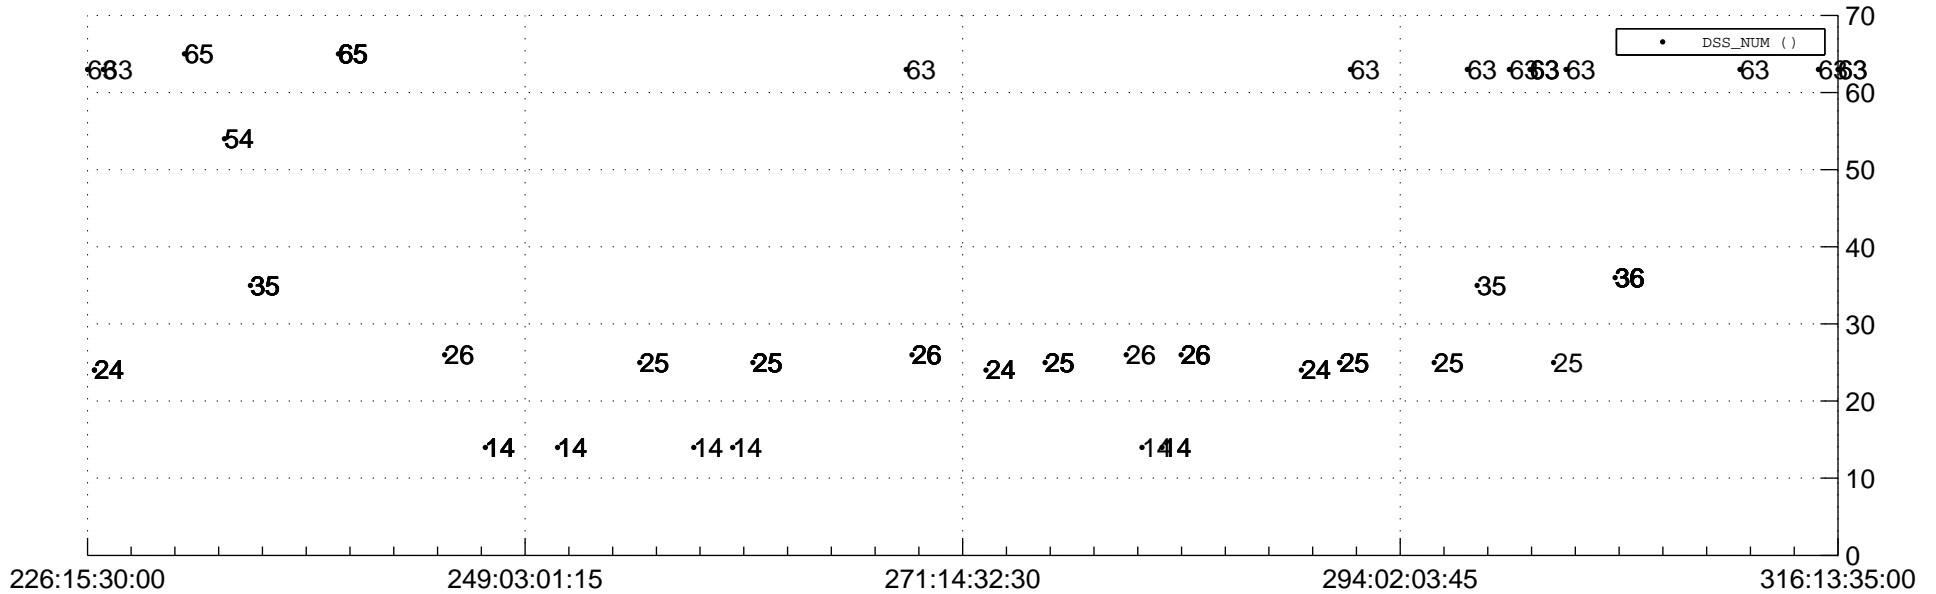

STEREO AHEAD Downlink Performance 2020:317

Number_of_Dropped_Frame

DSS_Station

Spacecraft Time (2020:226:15:30:00.000 -2020:316:13:35:00.000)

/disks/d81/project/stereo/mops/assessment/ahead/automation/output/engdump/yesterdaily/ahead_dp_2020_317.csv