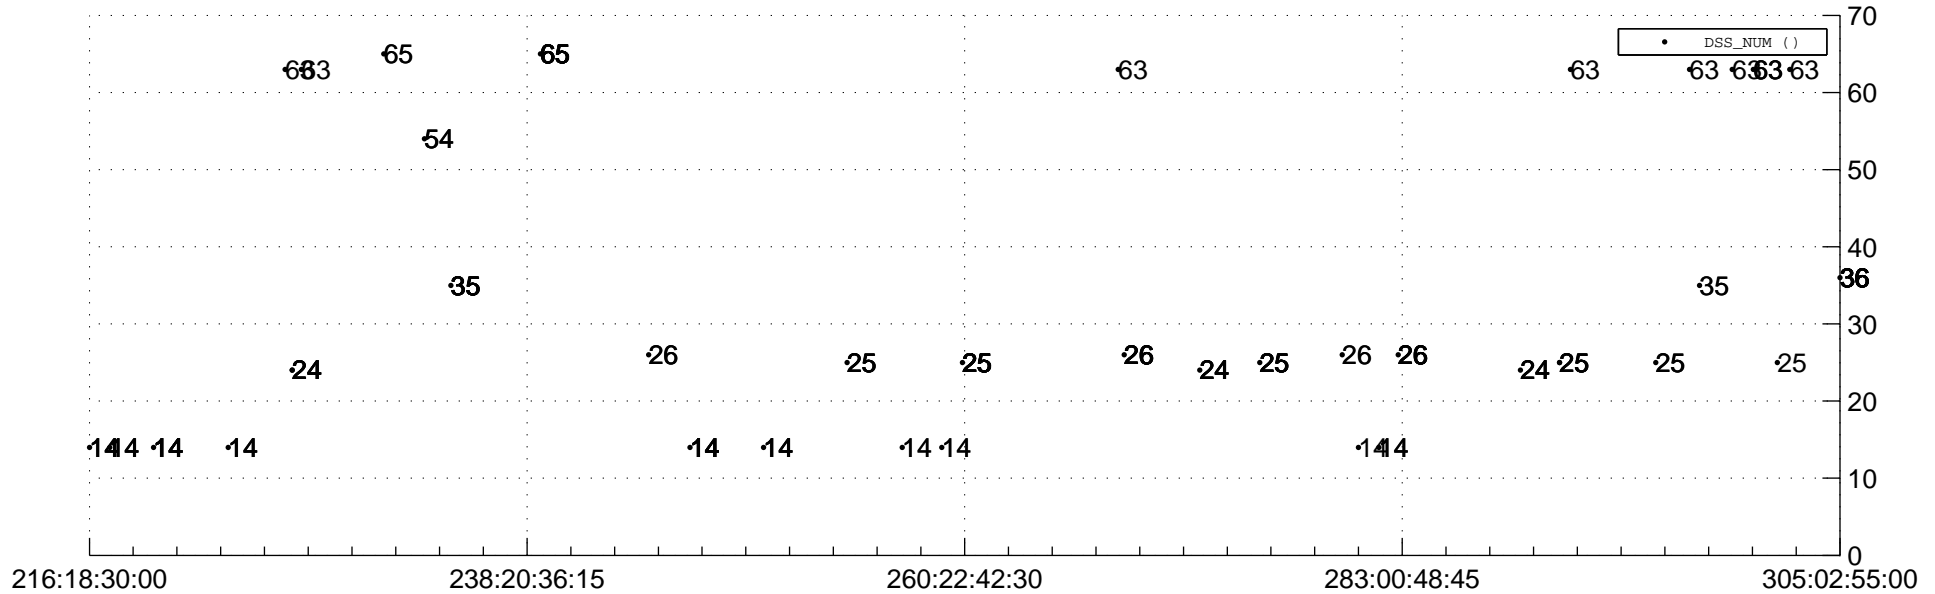

STEREO AHEAD Downlink Performance 2020:311

Number_of_Dropped_Frame

83

DSS_Station

Spacecraft Time (2020:216:18:30:00.000 -2020:305:02:55:00.000)

/disks/d81/project/stereo/mops/assessment/ahead/automation/output/engdump/yesterday/ahead_dp_2020_311.csv