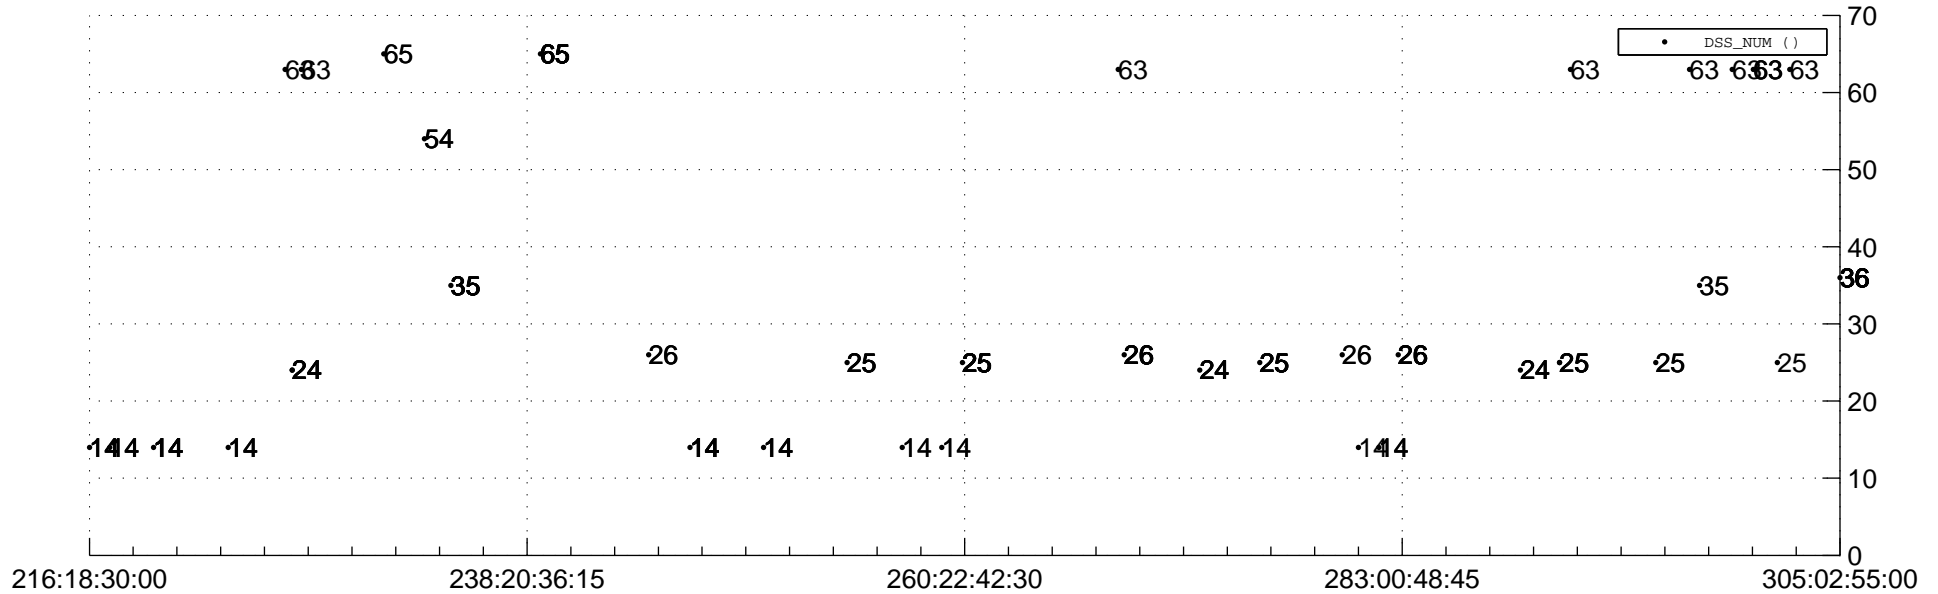

STEREO AHEAD Downlink Performance 2020:310

Number_of_Dropped_Frame

83

DSS_Station

Spacecraft Time (2020:216:18:30:00.000 -2020:305:02:55:00.000)

/disks/d81/project/stereo/mops/assessment/ahead/automation/output/engdump/yesterday/ahead_dp_2020_310.csv