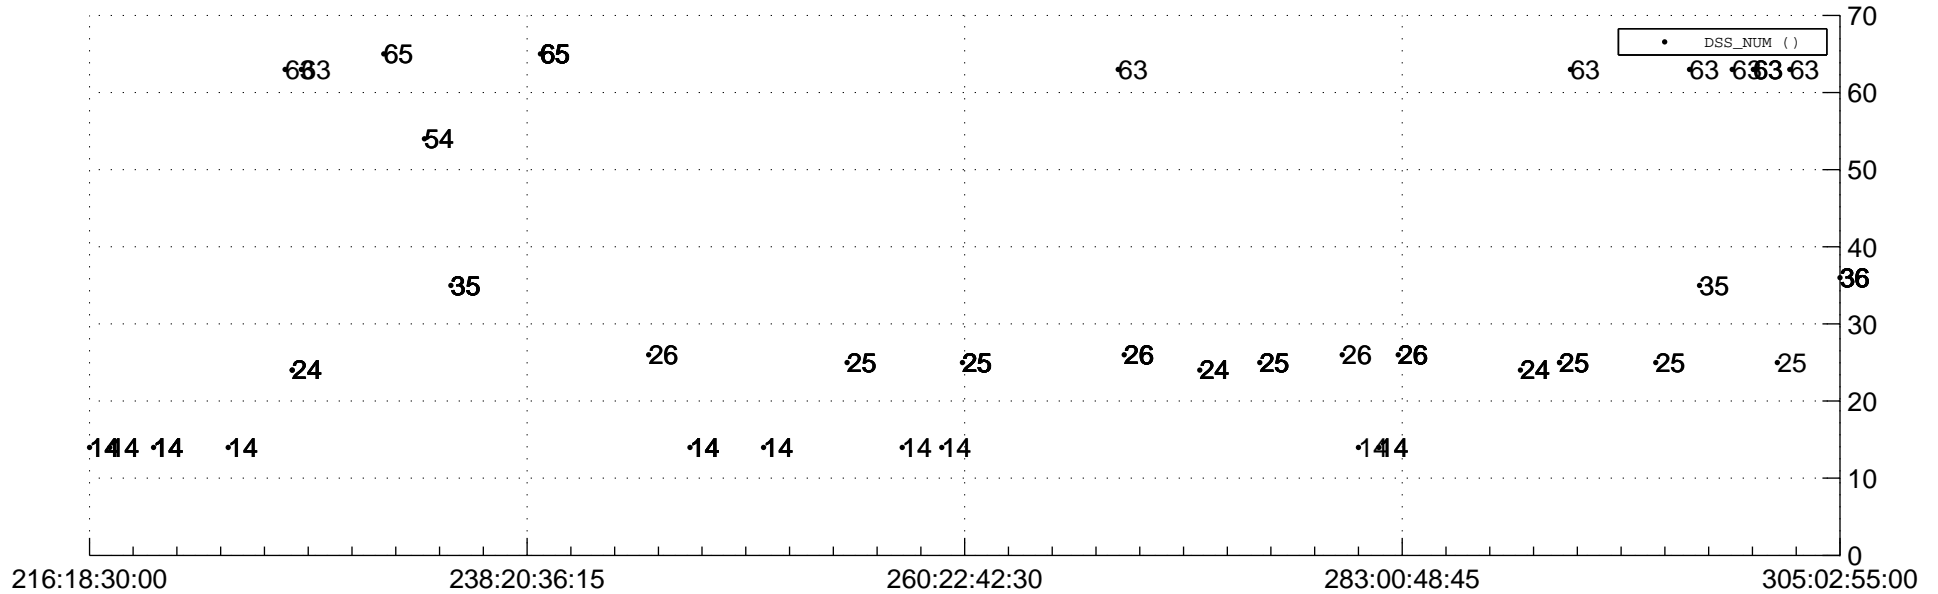

# STEREO AHEAD Downlink Performance 2020:309

## Number\_of\_Dropped\_Frame

83

## DSS\_Station

Spacecraft Time (2020:216:18:30:00.000 -2020:305:02:55:00.000)

/disks/d81/project/stereo/mops/assessment/ahead/automation/output/engdump/yesterday/ahead\_dp\_2020\_309.csv

Date Created: 11/04/2020 01:00:37 PM