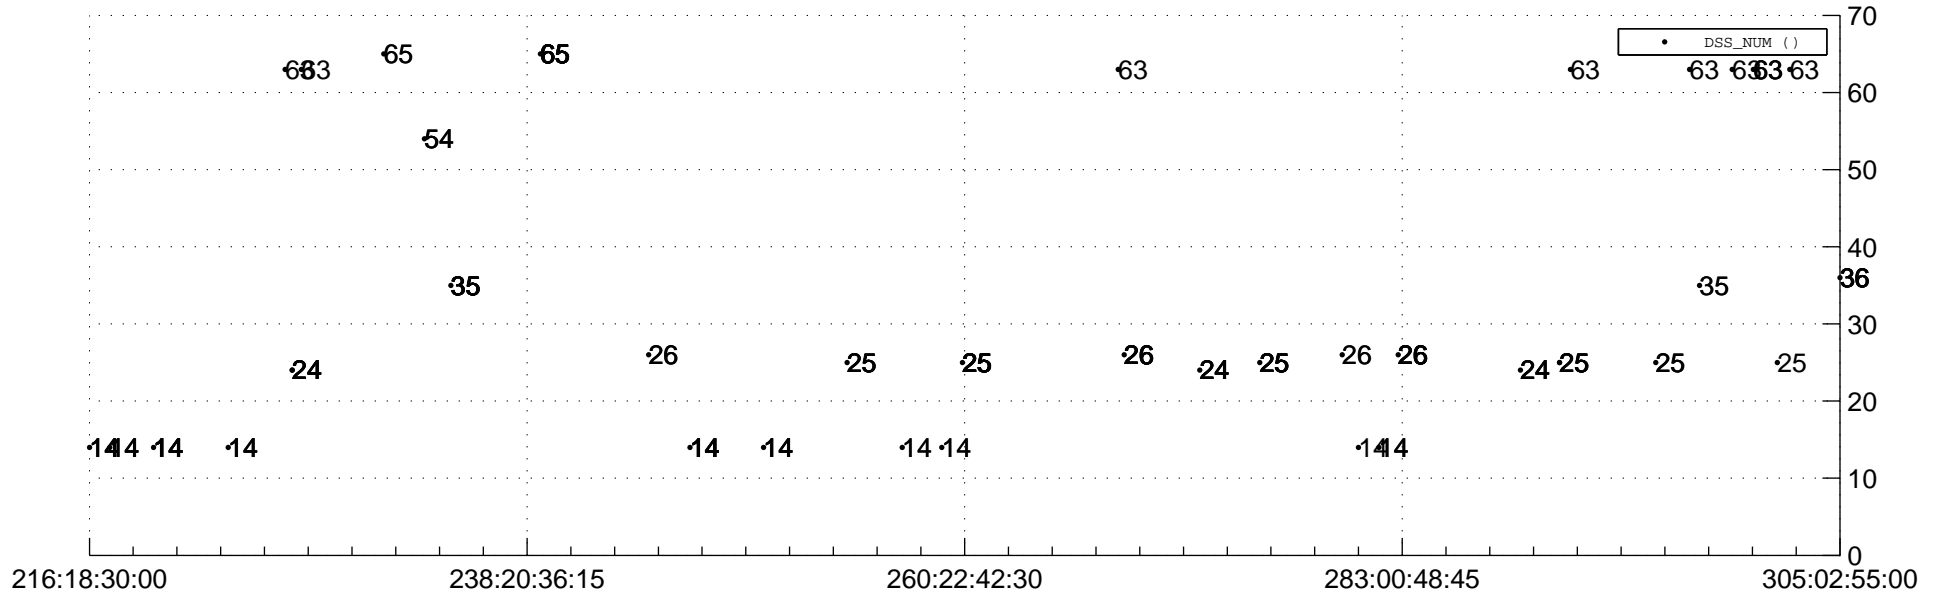

STEREO AHEAD Downlink Performance 2020:308

Number_of_Dropped_Frame

83

DSS_Station

Spacecraft Time (2020:216:18:30:00.000 -2020:305:02:55:00.000)

/disks/d81/project/stereo/mops/assessment/ahead/automation/output/engdump/yesterday/ahead_dp_2020_308.csv