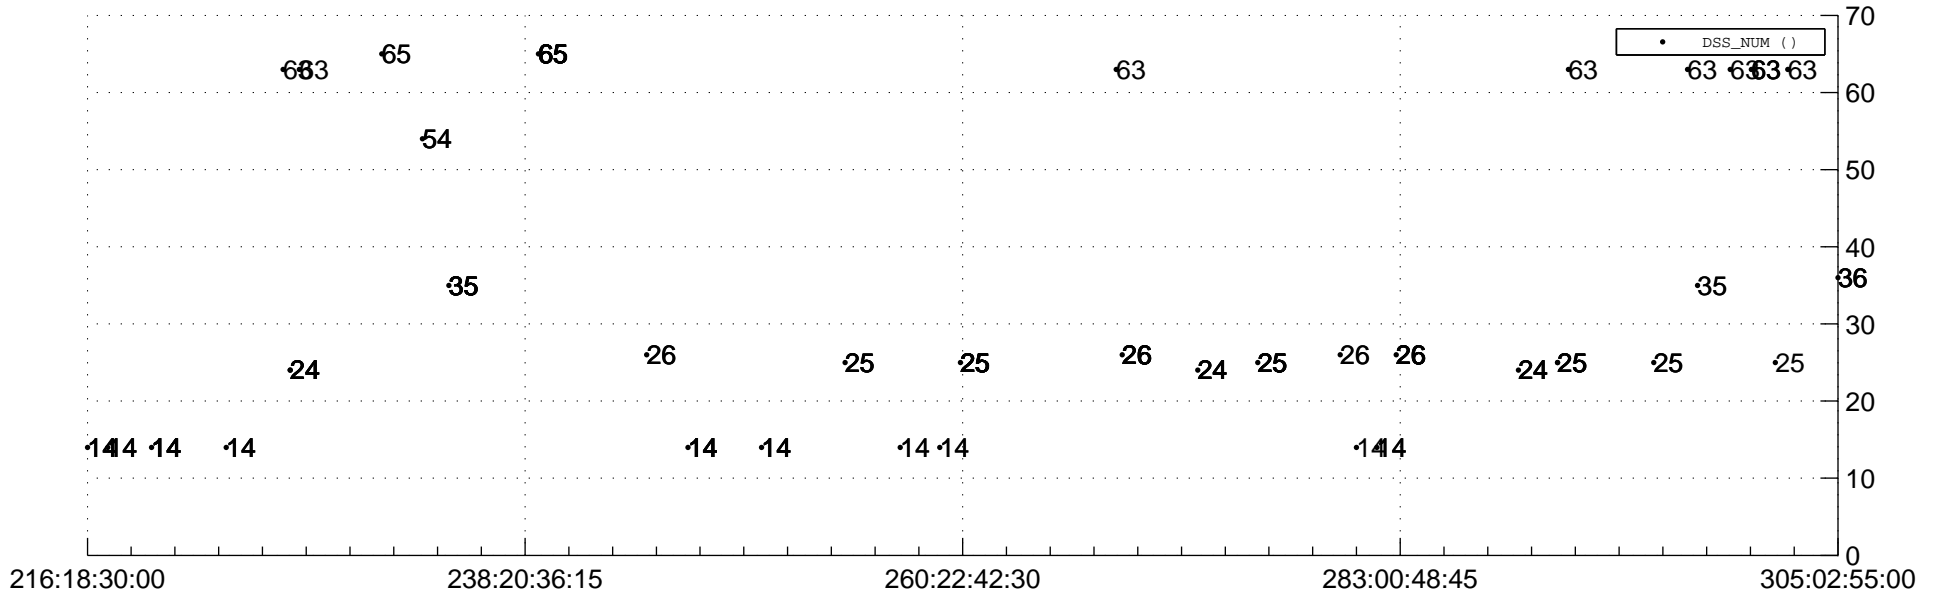

STEREO AHEAD Downlink Performance 2020:307

Number_of_Dropped_Frame

83

DSS_Station

Spacecraft Time (2020:216:18:30:00.000 -2020:305:02:55:00.000)

/disks/d81/project/stereo/mops/assessment/ahead/automation/output/engdump/yesterday/ahead_dp_2020_307.csv

Date Created: 11/02/2020 01:06:59 PM